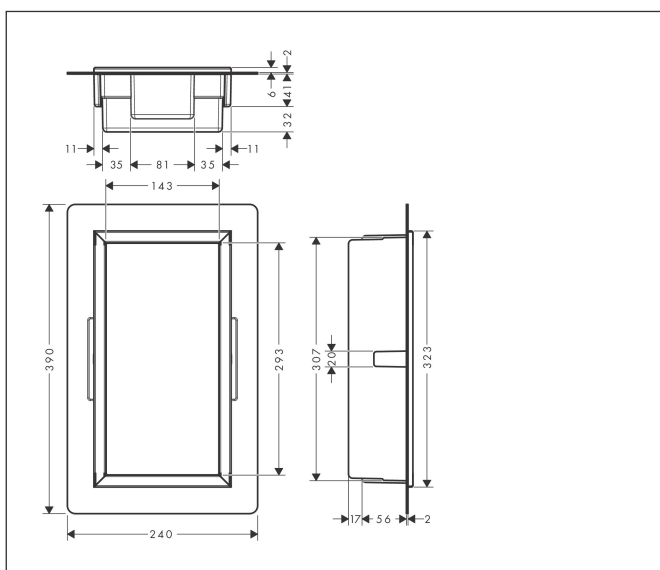

| | |
|-----------|--|
| Brand | hansgrohe |
| Art. Name | XtraStoris Original Wall Niche with Frame 12"x 6"x 5.5" |
| Art. Nr. | 56092700 |
| Surface | Matte White |
| Pos. | 1 |

Product Picture

Features

- Consists of: wall niche with frame, sealing set, installation set
- Where to use: new construction, renovation
- Easy to clean surface
- Suitable for use in wet areas
- Wall type: solid wall construction, drywall construction
- Material sealing set: Polystyrene (PS)
- Material wall niche: Stainless Steel 304 (1.4301)
- Dimensions wall niche: 300 x 150 x 70 mm (HxWxD)

Drawing

Technology