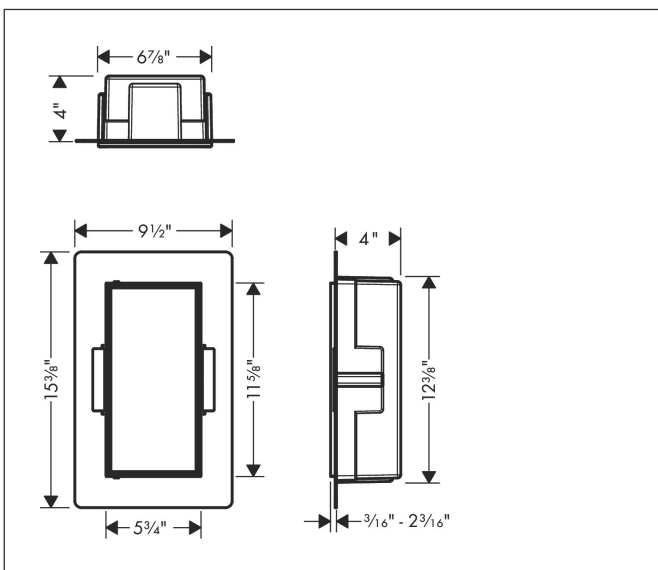

Brand hansgrohe
 Art. Name **XtraStoris Rock** Wall niche with tileable door 12"x 6"x 4"
 Art. Nr. 56082800
 Surface Brushed Stainless Steel
 Pos. 1

Product Picture

Features

- Consists of: wall niche with tileable door, sealing set
- Tileable Push-Open door
- Depth of the tileable door: 12 mm
- Installation depth: 100 mm
- Where to use: renovation, new construction
- Variable installation depth
- Easy to clean surface
- Suitable for use in wet areas
- easy adjustment to tile thickness
- Wall type: solid wall construction, drywall construction
- Material sealing set: Polystyrene (PS)
- Material wall niche: Stainless Steel 304 (1.4301)
- Dimensions wall niche: 300 x 150 x 100 mm (HxWxD)
- Required dimensions for sealing set: 313 x 175 x 100 mm (HxWxD)

Drawing

Technology