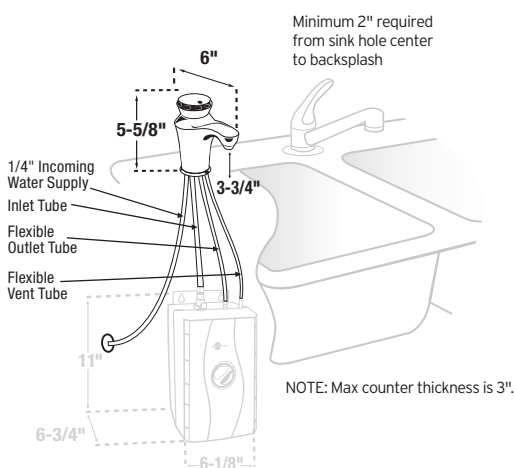

The Next Necessity™

Instant Hot Water Dispensers

H-Contour-SS

The original instant hot water dispenser with easy-to-twist handle, redesigned

Submittal Sheet

- **Hot Only** - Dispenses near-boiling 200°F water
- Includes 2/3-gallon hot water tank
- Easy to adjust temperature control
- Tool-free tank connections and dry start protection to ease installation
- Provides 60 cups/hr of near-boiling water
- *We Come To You*® 3-Year In-Home Limited Warranty*
- 115 volts, 750 watts, 6.5 amps
- Available in chrome
- Unit not for commercial/industrial use

Specifications

Capacity	2/3-gallon hot water tank dispenses 60 cups of 200°F water per hour
Electrical	115 volts A.C., 750 watts, 6.5 amp heating element with grounded three (3) prong plug
Thermostat	Snap-action, adjustable from 160°F to 210°F (factory pre-set at 200°F)
Insulation	Meets U.L. 94HF-1 flammability specification
Valve	Instant, self-closing
Recommended Supply Pressure	30-125 psi
Shipping Weight	Approximately 7.4 lbs.
Required Hole Diameter	1-1/4"* - 1-1/2" standard sink hole

Dimensions

Sample Specification

Instant hot water dispenser(s) shall be InSinkErator Model H-Contour-SS with 2/3-gallon hot water tank, adjustable temperature from 160°F to 210°F and instant, self-closing hot valve.

* For counters up to 3/4" thick.

Job Specifications

USA
1-800-558-5700
www.insinkerator.com

Canada
1-800-558-5700
www.insinkerator.ca

The Emerson logo is a trademark and a service mark of Emerson Electric Co. InSinkErator may make improvements and/or changes in the specifications at any time, in its sole discretion, without notice or obligation and further reserves the right to change or discontinue models.