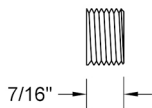

CUBIX® Tub Spout

Model #: 2713-

FEATURES:

- All brass tub spout
- 3/4" female IPS with 3/4" x 1/2" IPS brass face bushing
- 6" reach to center of aerator
- Collection: Cubix®

AVAILABLE FINISHES:

Polished Chrome (PCH)	Satin Chrome (SC)	Bronze Umber (BU)
Satin Nickel (SN)	Pewter (PEW)	Caramel Bronze (CB)
Polished Nickel (PN)	Antique Brass (AB)	Antique Copper (ACU)
Oil-Rubbed Bronze (ORB)	Polished Brass (PB)	Polished Copper (PCU)
Vintage Bronze (VB)	Satin Brass (SB)	Rose Gold (RG)
Matte Black (MBK)	Satin Gold (SG)	Polished Gold (PG)
Black Nickel (BKN)	Bombay Gold (BG)	Jewelers Gold (JG)
Europa Bronze (EB)	White (WH)	Sedona Beige (SDB)
Tristan Brass (TB)	Satin Cooper (SCU)	

SPECIFICATION DRAWING:

BUSHING
3/4" IPS X 1/2" IPS

BACK VIEW

TOP VIEW

SIDE VIEW