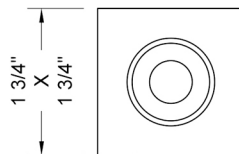

CUBIX® Tub Spout

Model #: 2713-

FEATURES:

- All brass tub spout
- 3/4" female IPS with 3/4" x 1/2" IPS brass face bushing
- 6" reach to center of aerator
- Collection: Cubix®

AVAILABLE FINISHES:

Polished Chrome (PCH)	Satin Chrome (SC)	Bronze Umber (BU)
Satin Nickel (SN)	Pewter (PEW)	Caramel Bronze (CB)
Polished Nickel (PN)	Antique Brass (AB)	Antique Copper (ACU)
Oil-Rubbed Bronze (ORB)	Polished Brass (PB)	Polished Copper (PCU)
Vintage Bronze (VB)	Satin Brass (SB)	Rose Gold (RG)
Matte Black (MBK)	Satin Gold (SG)	Polished Gold (PG)
Black Nickel (BKN)	Bombay Gold (BG)	Jewelers Gold (JG)
Europa Bronze (EB)	White (WH)	Sedona Beige (SDB)
Tristan Brass (TB)	Satin Cooper (SCU)	

SPECIFICATION DRAWING:

BUSHING
3/4" IPS X 1/2" IPS

BACK VIEW

TOP VIEW

SIDE VIEW