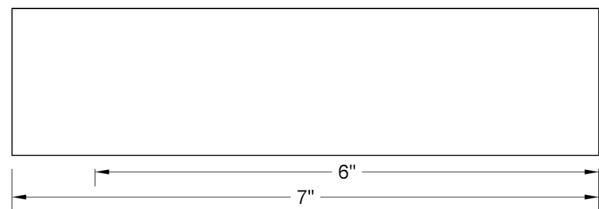

CUBIX® Tub Spout

Model #: 2713-

FEATURES:

- All brass tub spout
- 3/4" female IPS with 3/4" x 1/2" IPS brass face bushing
- 6" reach to center of aerator
- Collection: Cubix®

AVAILABLE FINISHES:

Polished Chrome (PCH)	Satin Chrome (SC)	Bronze Umber (BU)
Satin Nickel (SN)	Pewter (PEW)	Caramel Bronze (CB)
Polished Nickel (PN)	Antique Brass (AB)	Antique Copper (ACU)
Oil-Rubbed Bronze (ORB)	Polished Brass (PB)	Polished Copper (PCU)
Vintage Bronze (VB)	Satin Brass (SB)	Rose Gold (RG)
Matte Black (MBK)	Satin Gold (SG)	Polished Gold (PG)
Black Nickel (BKN)	Bombay Gold (BG)	Jewelers Gold (JG)
Europa Bronze (EB)	White (WH)	Sedona Beige (SDB)
Tristan Brass (TB)	Satin Cooper (SCU)	

SPECIFICATION DRAWING:

BUSHING
3/4" IPS X 1/2" IPS

BACK VIEW

TOP VIEW

SIDE VIEW