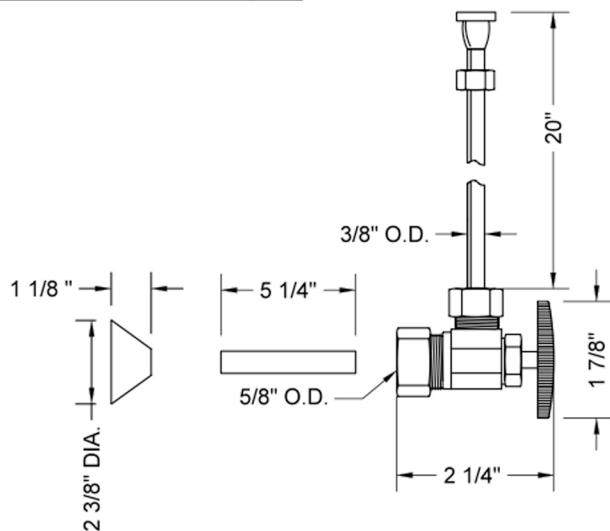

# Multi Turn Angle Pattern 5/8" O.D. Compression (Fits 1/2" Copper) x 3/8" O.D. Toilet Supply Kit with Oval Handle, 20" Supply Tube, Cover Tube, Escutcheon

**Model #: 5812-72CT-**

## FEATURES:

- Complete Toilet Supply Kit
- Kit contains:
  - (1) Multi Turn Angle Pattern 5/8" O.D. Compression (Fits 1/2" Copper) x 3/8" O.D. Supply Valve with Oval Handle P/N 5812
  - (1) 20" Copper Supply Tube P/N 772
  - (1) Cover Tubes P/N 579
  - (1) Escutcheon P/N 7116

## SPECIFICATION DRAWING:

COMPONENTS	
DESCRIPTION	QTY:
ANGLE VALVE - OVAL HANDLE	1
20" X 3/8" O.D. SUPPLY TUBE	1
ESCUTCHEON	1
5 1/4" COVER TUBE	1
PLASTIC FILL VALVE COUPLING NUT	1