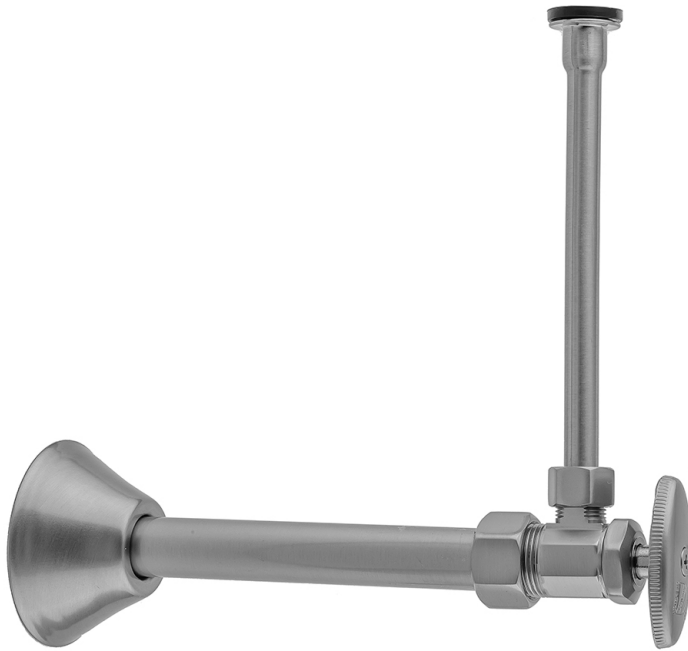

# Multi Turn Angle Pattern 5/8" O.D. Compression (Fits 1/2" Copper) x 3/8" O.D. Toilet Supply Kit with Oval Handle, 20" Supply Tube, Cover Tube, Escutcheon

**Model #: 5812-72CT-**

## FEATURES:

- Complete Toilet Supply Kit
- Kit contains:
  - (1) Multi Turn Angle Pattern 5/8" O.D. Compression (Fits 1/2" Copper) x 3/8" O.D. Supply Valve with Oval Handle P/N 5812
  - (1) 20" Copper Supply Tube P/N 772
  - (1) Cover Tubes P/N 579
  - (1) Escutcheon P/N 7116

## AVAILABLE FINISHES:

- |                       |                     |                         |
|-----------------------|---------------------|-------------------------|
| Polished Chrome (PCH) | Satin Chrome (SC)   | Satin Nickel (SN)       |
| Polished Nickel (PN)  | Antique Brass (AB)  | Oil-Rubbed Bronze (ORB) |
| Polished Brass (PB)   | Vintage Bronze (VB) |                         |

## SPECIFICATION DRAWING:

COMPONENTS	
DESCRIPTION	QTY:
ANGLE VALVE - OVAL HANDLE	1
20" X 3/8" O.D. SUPPLY TUBE	1
ESCUTCHEON	1
5 1/4" COVER TUBE	1
PLASTIC FILL VALVE COUPLING NUT	1