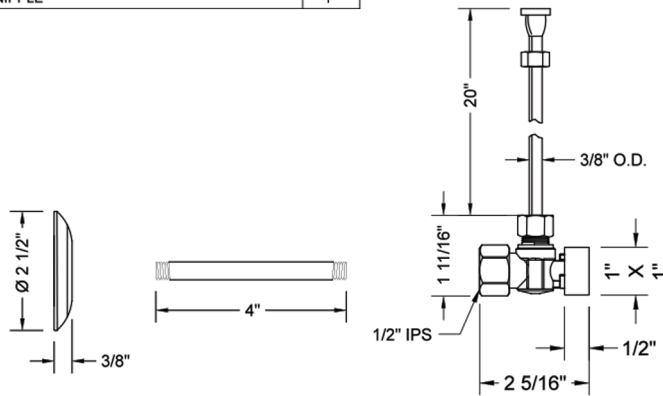

Quarter Turn Angle Pattern 1/2" IPS x 3/8" O.D. Toilet Supply Kit with Square Handle, 20" Supply Tube, Escutcheon

Model #: 616-7-72-

FEATURES:

- Complete Toilet Supply Kit
- Kit contains:
 - (1) Quarter Turn Angle Pattern 1/2" IPS x 3/8" O.D. Supply Valve with Square Handle P/N 616-7
 - (1) 20" Copper Supply Tube P/N 772
 - (1) Escutcheon P/N 741 (ULB P/N 6015)
 - (1) 1/2" Brass Nipple P/N 801-12.4

SPECIFICATION DRAWING:

COMPONENTS	
DESCRIPTION	QTY:
ANGLE VALVE - SQUARE HANDLE	1
20" X 1/2" O.D. SUPPLY TUBE	1
ESCUTCHEON	1
PLASTIC FILL VALVE COUPLING NUT	1
4" NIPPLE	1

AVAILABLE HANDLES: