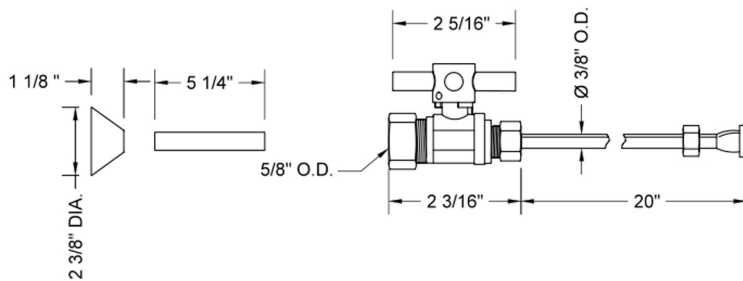

Quarter Turn Straight Pattern 5/8" O.D. Compression (Fits 1/2" Copper) x 3/8" O.D. Toilet Supply Kit Contempo Cross, 20" Supply Tube, Cover Tube, Escutcheon

Model #: 622-4-72CT-

FEATURES:

- Complete Toilet Supply Kit
- Kit contains:
 - (1) Quarter Turn Straight Pattern 5/8" O.D. Compression (Fits 1/2" Copper) x 3/8" O.D. Supply Valve with Standard Cross Handle P/N 622
 - (1) 20" Copper Supply Tube P/N 772
 - (1) Bell Escutcheon P/N 7116
 - (1) Cover Tube P/N 579

SPECIFICATION DRAWING:

COMPONENTS	
DESCRIPTION	QTY:
STRAIGHT VALVE - CONTEMPO CROSS HANDLE	1
20" X 3/8" O.D. SUPPLY TUBE	1
ESCUTCHEON	1
PLASTIC FILL VALVE COUPLING NUT	1
5 1/4" COVER TUBE	1

AVAILABLE HANDLES: