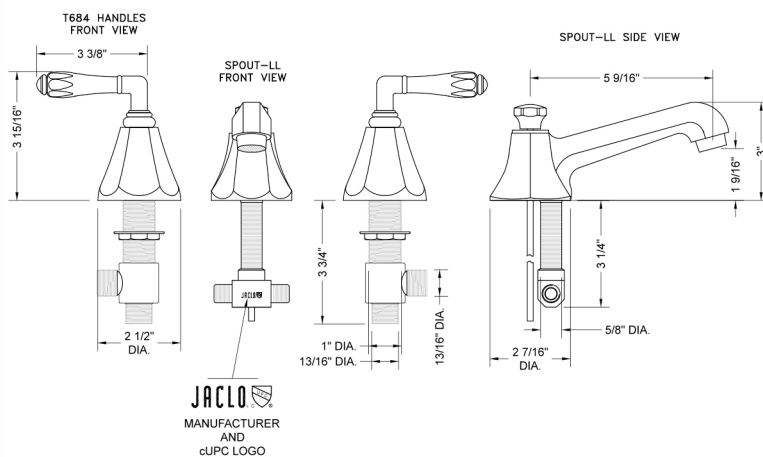

### FEATURES:

- All brass 8" - 12" widespread faucet includes brass pop-up drain with overflow
- 1/4 turn ceramic valves
- Stationary Spout
- Available Flow Rates: 1.5, 1.2 & 0.5 GPM. Additional flow rate (aerator) options available. Contact JACLO.
- 5 9/16" spout reach
- Spout Hole Size Min-Max: 1 1/4" - 2"
- Valve Hole Size Min-Max: 1 1/8" - 1 5/8"
- ADA Compliant Levers

### SPECIFICATION DRAWING: