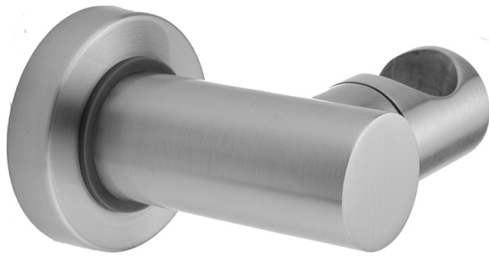

Contemporary Adjustable Wall Mount Handshower Bracket

Model #: 8058-

FEATURES:

- Brass adjustable angle wall mount handshower holder
- Ideal for use with any style handshower
- Conical end of hose sits in holder
- Sliding escutcheon for easy installation
- Mounting screws & anchors included
- Allows for easy adjustment of handshower to desired angle

AVAILABLE FINISHES:

Polished Chrome (PCH)	Satin Chrome (SC)	Bronze Umber (BU)
Satin Nickel (SN)	Pewter (PEW)	Caramel Bronze (CB)
Polished Nickel (PN)	Antique Brass (AB)	Antique Copper (ACU)
Oil-Rubbed Bronze (ORB)	Polished Brass (PB)	Polished Copper (PCU)
Vintage Bronze (VB)	Satin Brass (SB)	Rose Gold (RG)
Matte Black (MBK)	Satin Gold (SG)	Polished Gold (PG)
Black Nickel (BKN)	Bombay Gold (BG)	Jewelers Gold (JG)
Europa Bronze (EB)	White (WH)	Sedona Beige (SDB)
Tristan Brass (TB)	Unlacquered Brass (ULB)	Satin Cooper (SCU)