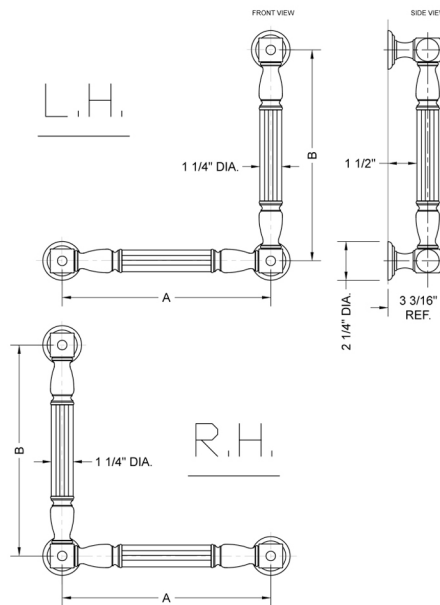

G21 32H x 16W 90° Left Hand Grab Bar

Model #: **G21-32H-16W-LH-**

FEATURES:

- ADA compliant when properly installed
- All brass construction, fully polished & plated
- All grab bars can be custom sized. Contact JACLO for pricing & availability
- Optional handshower sliders and toilet paper/wash cloth holders can be added only upon initial order
- Grab bars over 32" REQUIRE a middle post

SPECIFICATION DRAWING:

BRASS LUXURY GRAB BAR			
PART. #	DESCRIPTION	A H	B W
G21-12H-12W	CENTER TO CENTER	12"	12"
G21-12H-16W	CENTER TO CENTER	12"	16"
G21-12H-24W	CENTER TO CENTER	12"	24"
G21-12H-32W	CENTER TO CENTER	12"	32"
G21-16H-12W	CENTER TO CENTER	16"	12"
G21-16H-16W	CENTER TO CENTER	16"	16"
G21-16H-24W	CENTER TO CENTER	16"	24"
G21-16H-32W	CENTER TO CENTER	16"	32"
G21-24H-12W	CENTER TO CENTER	24"	12"
G21-24H-16W	CENTER TO CENTER	24"	16"
G21-24H-24W	CENTER TO CENTER	24"	24"
G21-24H-32W	CENTER TO CENTER	24"	32"
G21-32H-12W	CENTER TO CENTER	32"	12"
G21-32H-16W	CENTER TO CENTER	32"	16"
G21-32H-24W	CENTER TO CENTER	32"	24"
G21-32H-32W	CENTER TO CENTER	32"	32"