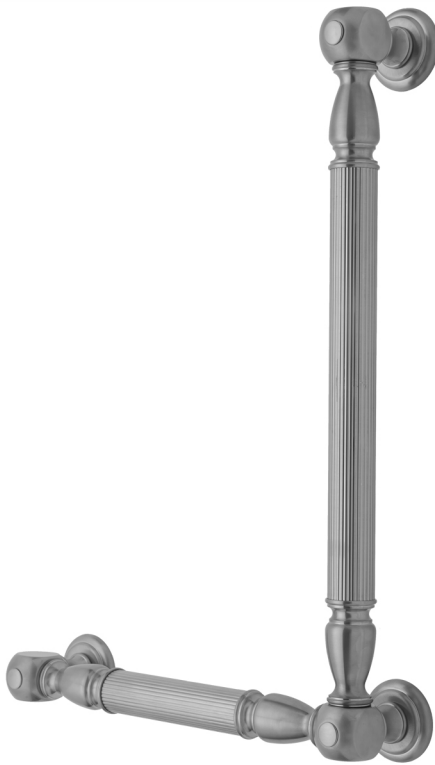

G21 32H x 16W 90° Left Hand Grab Bar

Model #: **G21-32H-16W-LH-**

FEATURES:

- ADA compliant when properly installed
- All brass construction, fully polished & plated
- All grab bars can be custom sized. Contact JACLO for pricing & availability
- Optional handshower sliders and toilet paper/wash cloth holders can be added only upon initial order
- Grab bars over 32" REQUIRE a middle post

AVAILABLE FINISHES:

Polished Chrome (PCH)	Satin Chrome (SC)	Bronze Umber (BU)
Satin Nickel (SN)	Pewter (PEW)	Caramel Bronze (CB)
Polished Nickel (PN)	Antique Brass (AB)	Antique Copper (ACU)
Oil-Rubbed Bronze (ORB)	Polished Brass (PB)	Polished Copper (PCU)
Vintage Bronze (VB)	Satin Brass (SB)	Rose Gold (RG)
Matte Black (MBK)	Satin Gold (SG)	Polished Gold (PG)
Black Nickel (BKN)	Bombay Gold (BG)	Jewelers Gold (JG)
Europa Bronze (EB)	White (WH)	Sedona Beige (SDB)
Tristan Brass (TB)	Unlacquered Brass (ULB)	Satin Cooper (SCU)

SPECIFICATION DRAWING:

BRASS LUXURY GRAB BAR			
PART. #	DESCRIPTION	A H	B W
G21-12H-12W	CENTER TO CENTER	12"	12"
G21-12H-16W	CENTER TO CENTER	12"	16"
G21-12H-24W	CENTER TO CENTER	12"	24"
G21-12H-32W	CENTER TO CENTER	12"	32"
G21-16H-12W	CENTER TO CENTER	16"	12"
G21-16H-16W	CENTER TO CENTER	16"	16"
G21-16H-24W	CENTER TO CENTER	16"	24"
G21-16H-32W	CENTER TO CENTER	16"	32"
G21-24H-12W	CENTER TO CENTER	24"	12"
G21-24H-16W	CENTER TO CENTER	24"	16"
G21-24H-24W	CENTER TO CENTER	24"	24"
G21-24H-32W	CENTER TO CENTER	24"	32"
G21-32H-12W	CENTER TO CENTER	32"	12"
G21-32H-16W	CENTER TO CENTER	32"	16"
G21-32H-24W	CENTER TO CENTER	32"	24"
G21-32H-32W	CENTER TO CENTER	32"	32"