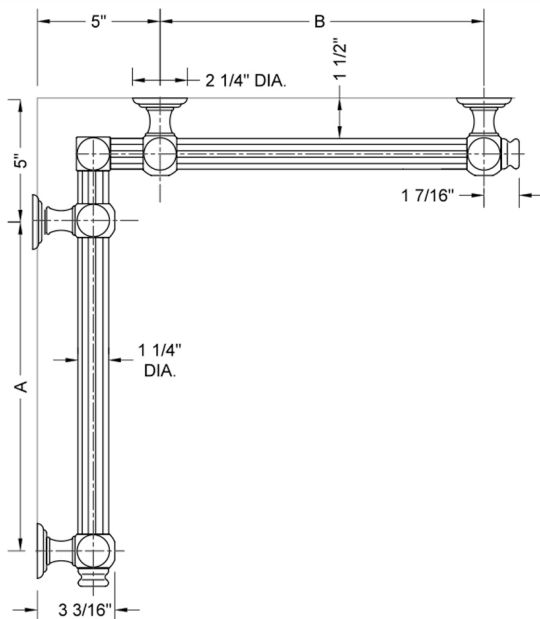

G61 24" x 32" Inside Corner Grab Bar

Model #: G61-24-32-IC-

FEATURES:

- ADA compliant when properly installed
- All brass construction, fully polished & plated
- All grab bars can be custom sized. Contact JACLO for pricing & availability
- Optional handshower sliders and toilet paper/wash cloth holders can be added only upon initial order
- Grab bars over 32" REQUIRE a middle post

SPECIFICATION DRAWING:

BRASS LUXURY GRAB BAR							
PART. #	DESCRIPTION	A	B	PART. #	DESCRIPTION	A	B
G61-12-12-IC	CENTER OF POST	12"	12"	G61-24-36-IC	CENTER OF POST	24"	36"
G61-12-16-IC	CENTER OF POST	12"	16"	G61-24-48-IC	CENTER OF POST	24"	48"
G61-12-24-IC	CENTER OF POST	12"	24"	G61-24-60-IC	CENTER OF POST	24"	60"
G61-12-32-IC	CENTER OF POST	12"	32"				
				G61-32-32-IC	CENTER OF POST	32"	32"
G61-12-36-IC	CENTER OF POST	12"	36"	G61-32-36-IC	CENTER OF POST	32"	36"
G61-12-48-IC	CENTER OF POST	12"	48"	G61-32-48-IC	CENTER OF POST	32"	48"
G61-12-60-IC	CENTER OF POST	12"	60"	G61-32-60-IC	CENTER OF POST	32"	60"
G61-16-16-IC	CENTER OF POST	16"	16"	G61-36-36-IC	CENTER OF POST	36"	36"
G61-16-24-IC	CENTER OF POST	16"	24"	G61-36-48-IC	CENTER OF POST	36"	48"
G61-16-32-IC	CENTER OF POST	16"	32"	G61-36-60-IC	CENTER OF POST	36"	60"
G61-16-36-IC	CENTER OF POST	16"	36"	G61-48-48-IC	CENTER OF POST	48"	48"
G61-16-48-IC	CENTER OF POST	16"	48"	G61-48-60-IC	CENTER OF POST	48"	60"
G61-16-60-IC	CENTER OF POST	16"	60"				
				G61-60-60-IC	CENTER OF POST	60"	60"
G61-24-24-IC	CENTER OF POST	24"	24"				
G61-24-32-IC	CENTER OF POST	24"	32"				