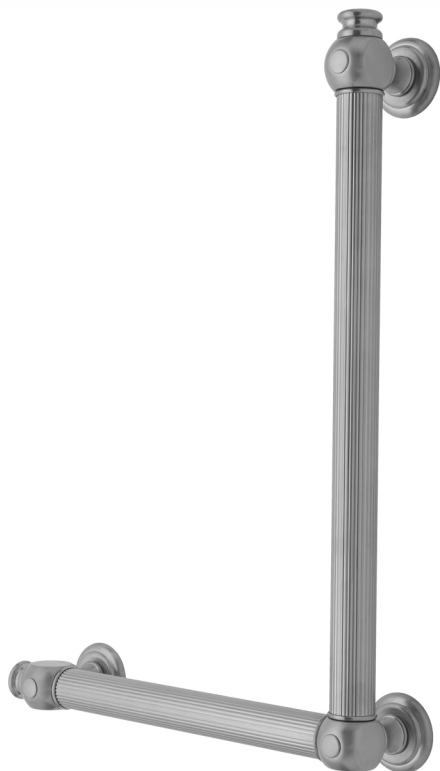

G61 32H x 12W 90° Left Hand Grab Bar

Model #: **G61-32H-12W-LH-**

FEATURES:

- ADA compliant when properly installed
- All brass construction, fully polished & plated
- All grab bars can be custom sized. Contact JACLO for pricing & availability
- Optional handshower sliders and toilet paper/wash cloth holders can be added only upon initial order
- Grab bars over 32" REQUIRE a middle post

AVAILABLE FINISHES:

Polished Chrome (PCH)	Satin Chrome (SC)	Bronze Umber (BU)
Satin Nickel (SN)	Pewter (PEW)	Caramel Bronze (CB)
Polished Nickel (PN)	Antique Brass (AB)	Antique Copper (ACU)
Oil-Rubbed Bronze (ORB)	Polished Brass (PB)	Polished Copper (PCU)
Vintage Bronze (VB)	Satin Brass (SB)	Rose Gold (RG)
Matte Black (MBK)	Satin Gold (SG)	Polished Gold (PG)
Black Nickel (BKN)	Bombay Gold (BG)	Jewelers Gold (JG)
Europa Bronze (EB)	White (WH)	Sedona Beige (SDB)
Tristan Brass (TB)	Unlacquered Brass (ULB)	Satin Cooper (SCU)

SPECIFICATION DRAWING:

BRASS LUXURY GRAB BAR			
PART. #	DESCRIPTION	A H	B W
G61-12H-12W	CENTER TO CENTER	12"	12"
G61-12H-16W	CENTER TO CENTER	12"	16"
G61-12H-24W	CENTER TO CENTER	12"	24"
G61-12H-32W	CENTER TO CENTER	12"	32"
G61-16H-12W	CENTER TO CENTER	16"	12"
G61-16H-16W	CENTER TO CENTER	16"	16"
G61-16H-24W	CENTER TO CENTER	16"	24"
G61-16H-32W	CENTER TO CENTER	16"	32"
G61-24H-12W	CENTER TO CENTER	24"	12"
G61-24H-16W	CENTER TO CENTER	24"	16"
G61-24H-24W	CENTER TO CENTER	24"	24"
G61-24H-32W	CENTER TO CENTER	24"	32"
G61-32H-12W	CENTER TO CENTER	32"	12"
G61-32H-16W	CENTER TO CENTER	32"	16"
G61-32H-24W	CENTER TO CENTER	32"	24"
G61-32H-32W	CENTER TO CENTER	32"	32"