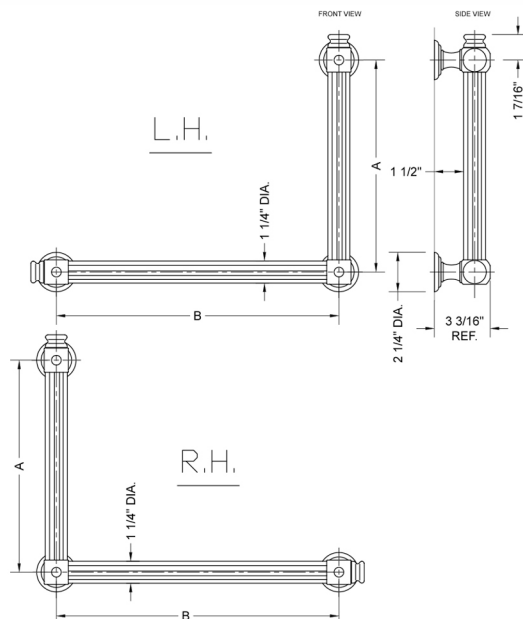

G61 32H x 12W 90° Left Hand Grab Bar

Model #: **G61-32H-12W-LH-**

FEATURES:

- ADA compliant when properly installed
- All brass construction, fully polished & plated
- All grab bars can be custom sized. Contact JACLO for pricing & availability
- Optional handshower sliders and toilet paper/wash cloth holders can be added only upon initial order
- Grab bars over 32" REQUIRE a middle post

SPECIFICATION DRAWING:

BRASS LUXURY GRAB BAR			
PART. #	DESCRIPTION	A H	B W
G61-12H-12W	CENTER TO CENTER	12"	12"
G61-12H-16W	CENTER TO CENTER	12"	16"
G61-12H-24W	CENTER TO CENTER	12"	24"
G61-12H-32W	CENTER TO CENTER	12"	32"
G61-16H-12W	CENTER TO CENTER	16"	12"
G61-16H-16W	CENTER TO CENTER	16"	16"
G61-16H-24W	CENTER TO CENTER	16"	24"
G61-16H-32W	CENTER TO CENTER	16"	32"
G61-24H-12W	CENTER TO CENTER	24"	12"
G61-24H-16W	CENTER TO CENTER	24"	16"
G61-24H-24W	CENTER TO CENTER	24"	24"
G61-24H-32W	CENTER TO CENTER	24"	32"
G61-32H-12W	CENTER TO CENTER	32"	12"
G61-32H-16W	CENTER TO CENTER	32"	16"
G61-32H-24W	CENTER TO CENTER	32"	24"
G61-32H-32W	CENTER TO CENTER	32"	32"