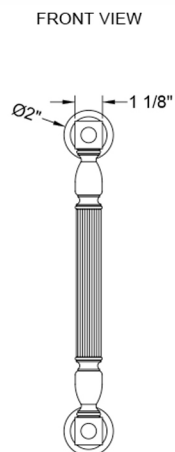

## 8" H21 Front Mount Shower Door Pull wth Finials

**Model #: H21-FM-8-**

### FEATURES:

- Can be mounted vertically or horizontally
- Can be used as a towel bar, foot rest, or shaving station when mounted horizontally
- Not to be used as a grab bar
- All brass construction, full polished & plated
- For Glass Installation: Separate mounting kit required (HDL-GLSKIT)
- Custom sizes available- Contact JACLO for pricing & availability

### SPECIFICATION DRAWING:

BRASS LUXURY FRONT MOUNT DOOR PULL			
PART. #	DESCRIPTION	A	B
H21-FM-8	8" CENTER TO CENTER	8"	10"
H21-FM-12	12" CENTER TO CENTER	12"	14"
H21-FM-16	16" CENTER TO CENTER	16"	18"
H21-FM-18	18" CENTER TO CENTER	18"	20"
H21-FM-24	24" CENTER TO CENTER	24"	26"
H21-FM-32	32" CENTER TO CENTER	32"	34"