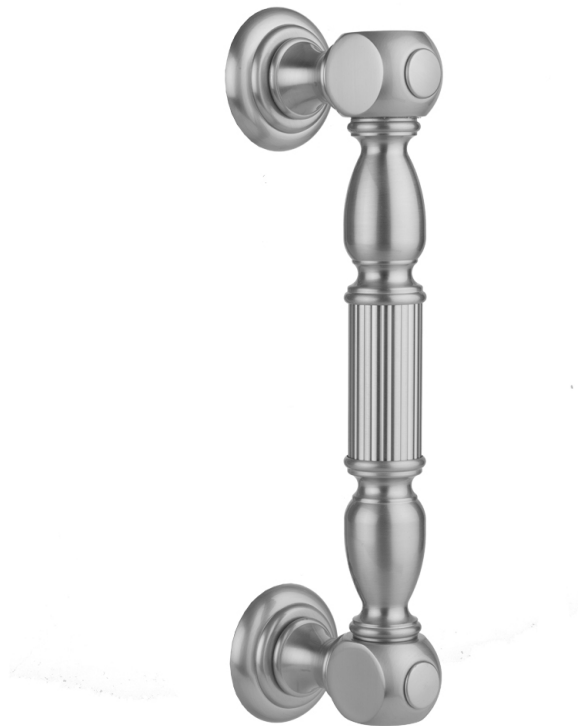

## 8" H21 Front Mount Shower Door Pull wth Finials

**Model #: H21-FM-8-**

### FEATURES:

- Can be mounted vertically or horizontally
- Can be used as a towel bar, foot rest, or shaving station when mounted horizontally
- Not to be used as a grab bar
- All brass construction, full polished & plated
- For Glass Installation: Separate mounting kit required (HDL-GLSKIT)
- Custom sizes available- Contact JACLO for pricing & availability

### AVAILABLE FINISHES:

Polished Chrome (PCH)	Satin Chrome (SC)	Bronze Umber (BU)
Satin Nickel (SN)	Pewter (PEW)	Caramel Bronze (CB)
Polished Nickel (PN)	Antique Brass (AB)	Antique Copper (ACU)
Oil-Rubbed Bronze (ORB)	Polished Brass (PB)	Polished Copper (PCU)
Vintage Bronze (VB)	Satin Brass (SB)	Rose Gold (RG)
Matte Black (MBK)	Satin Gold (SG)	Polished Gold (PG)
Black Nickel (BKN)	Bombay Gold (BG)	Jewelers Gold (JG)
Europa Bronze (EB)	White (WH)	Sedona Beige (SDB)
Tristan Brass (TB)	Unlacquered Brass (ULB)	Satin Cooper (SCU)

### SPECIFICATION DRAWING:

BRASS LUXURY FRONT MOUNT DOOR PULL			
PART. #	DESCRIPTION	A	B
H21-FM-8	8" CENTER TO CENTER	8"	10"
H21-FM-12	12" CENTER TO CENTER	12"	14"
H21-FM-16	16" CENTER TO CENTER	16"	18"
H21-FM-18	18" CENTER TO CENTER	18"	20"
H21-FM-24	24" CENTER TO CENTER	24"	26"
H21-FM-32	32" CENTER TO CENTER	32"	34"