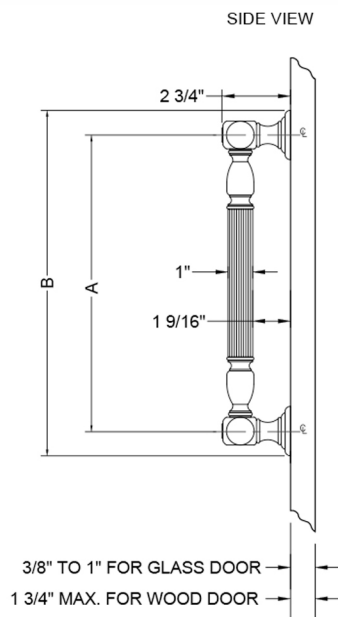

## 8" H21 Front Mount Shower Door Pull wth Finials

**Model #: H21-FM-8-**

### FEATURES:

- Can be mounted vertically or horizontally
- Can be used as a towel bar, foot rest, or shaving station when mounted horizontally
- Not to be used as a grab bar
- All brass construction, full polished & plated
- For Glass Installation: Separate mounting kit required (HDL-GLSKIT)
- Custom sizes available- Contact JACLO for pricing & availability

### SPECIFICATION DRAWING:

BRASS LUXURY FRONT MOUNT DOOR PULL			
PART. #	DESCRIPTION	A	B
H21-FM-8	8" CENTER TO CENTER	8"	10"
H21-FM-12	12" CENTER TO CENTER	12"	14"
H21-FM-16	16" CENTER TO CENTER	16"	18"
H21-FM-18	18" CENTER TO CENTER	18"	20"
H21-FM-24	24" CENTER TO CENTER	24"	26"
H21-FM-32	32" CENTER TO CENTER	32"	34"