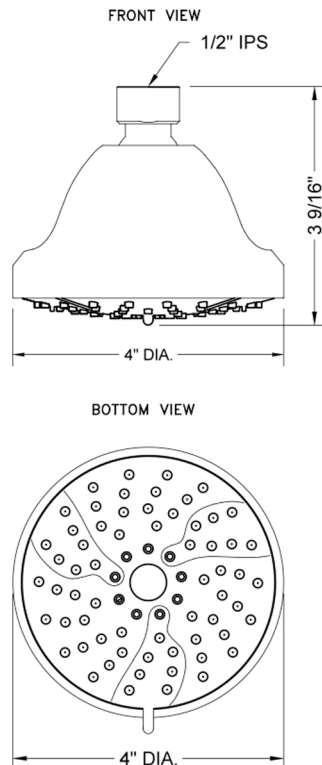

SHOWERALL® 4 Function Showerhead with JX7® Technology with Pause Control- 1.5 GPM

Model #: S163-1.5-

JACLO®
Confidence from start to finish.™

FEATURES:

- 4" diameter 4 function showerhead with pause control to conserve water
- Pause control is not a positive shut-off
- 1/2" IPS adjustable brass ball joint to adjust angle of showerhead
- Available flow rates: 2.5, 2.0, 1.75 & 1.5 GPM
- 2.0 GPM—WaterSense approved
- JX7® Technology

AVAILABLE FINISHES:

Polished Chrome (PCH) Satin Nickel (SN)

SPECIFICATION DRAWING:

SPRAY PATTERNS: