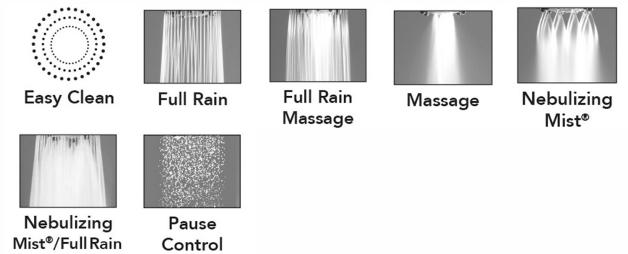

SHOWERALL® 6 Function Showerhead with JX7® Technology

Model #: S165-

FEATURES:

- 4" diameter 6 function showerhead with pause control to conserve water
- Pause control is not a positive shut-off
- 1/2" IPS adjustable brass ball joint to adjust angle of showerhead
- Available flow rates: 2.5, 2.0, 1.75 & 1.5 GPM
- 2.0 GPM—WaterSense approved
- JX7® Technology

AVAILABLE FINISHES:

Polished Chrome (PCH) Satin Nickel (SN) Polished Nickel (PN)
Polished Brass (PB)

SPECIFICATION DRAWING:

SPRAY PATTERNS:

COMPLIANCES:

Complies with: ASME A112.18.1-2012/CSA B125.1-12