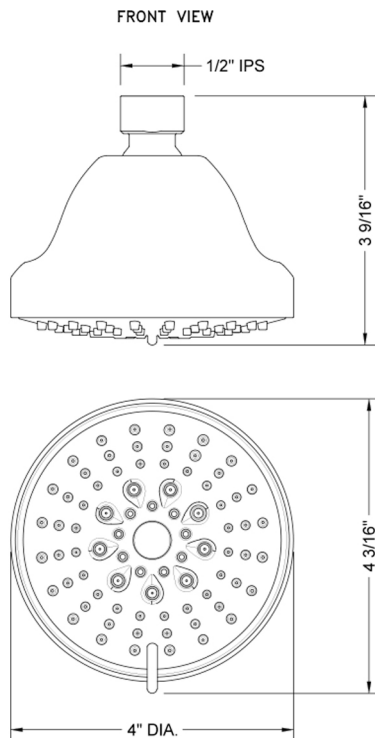

SHOWERALL® 6 Function Showerhead with JX7® Technology

Model #: S165-

FEATURES:

- 4" diameter 6 function showerhead with pause control to conserve water
- Pause control is not a positive shut-off
- 1/2" IPS adjustable brass ball joint to adjust angle of showerhead
- Available flow rates: 2.5, 2.0, 1.75 & 1.5 GPM
- 2.0 GPM—WaterSense approved
- JX7® Technology

AVAILABLE FINISHES:

Polished Chrome (PCH) Satin Nickel (SN) Polished Nickel (PN)
Polished Brass (PB)

SPECIFICATION DRAWING:

SPRAY PATTERNS:

COMPLIANCES:

Complies with: ASME A112.18.1-2012/CSA B125.1-12