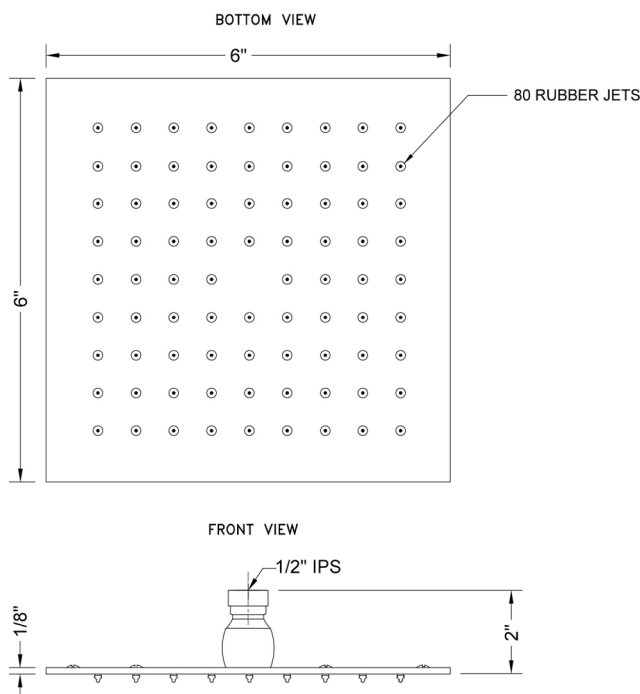

6" x 6" Square Rain Machine Model #: S207-

FEATURES:

- A POWER SHOWER - the technology of the Rain Machine® allows for a strong rain spray at any angle
- 1/2" IPS adjustable brass ball joint to adjust angle of showerhead
- 6" X 6" all brass body with 80 easy clean rubber jets
- Available flow rates: 2.5, 2.0, 1.75 & 1.5 GPM

SPECIFICATION DRAWING:

SPRAY PATTERNS:

ANGLES AND FLOW RATES:

2.5 GPM			
2.0 GPM			
1.75 GPM	45°	90°	Drop Ceiling
1.5 GPM			

COMPLIANCES:

Complies with: ASME A112.18.1-2012/CSA B125.1-12