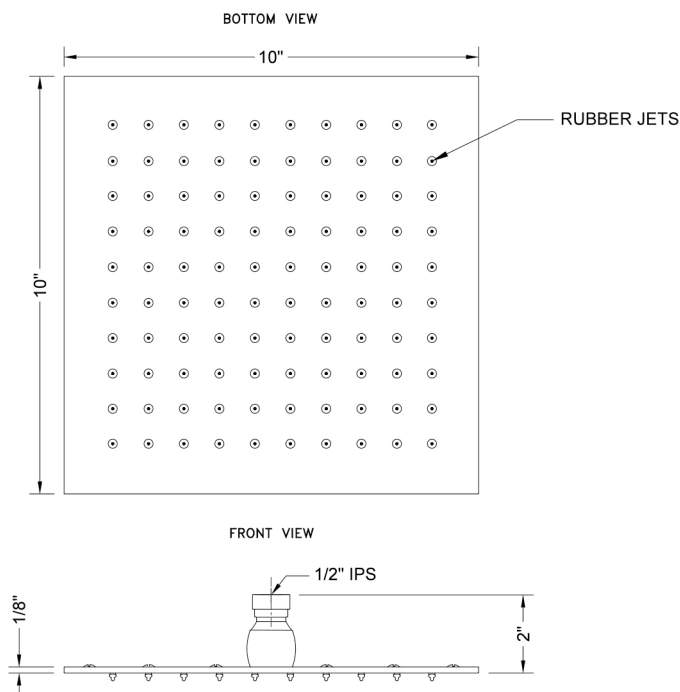

10" x 10" Square Rain Machine- 1.5 GPM

Model #: S211-1.5-

FEATURES:

- 1/2" IPS adjustable brass ball joint to adjust angle of showerhead
- 10" X 10" square all brass body with 100 easy clean rubber jets
- Available flow rates: 2.5, 2.0, 1.75 & 1.5 GPM

SPECIFICATION DRAWING:

SPRAY PATTERNS:

ANGLES AND FLOW RATES: