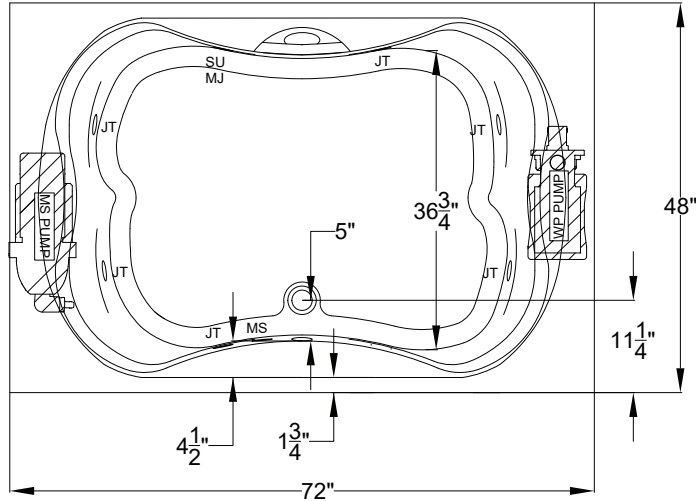

## Designer Collection Specifications

# SV640

### MicroSilk<sup>®</sup> - Whirlpool

Patents received or pending.

Note: Dimensional Tolerances: ±1/4"

<b>Drop-in-Hole Size:</b>	46" x 70"
<b>Operating Capacity:</b>	72 Gal.
<b>Overflow Capacity:</b>	115 Gal.
<b>Floor Loading / sq.ft.:</b>	49.1 lbs.
<b>Carton Weight:</b>	193 lbs.
<b>Cube:</b>	49.0 ft. <sup>3</sup>