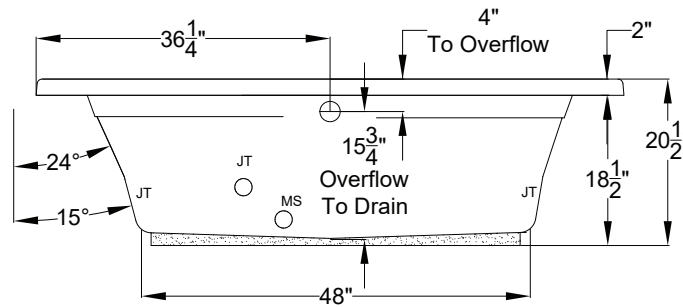

### MicroSilk<sup>®</sup> - Whirlpool

Patents received or pending.

Note: Dimensional Tolerances: ±1/4"

<b>Drop-in-Hole Size:</b>	46" x 70"
<b>Operating Capacity:</b>	72 Gal.
<b>Overflow Capacity:</b>	115 Gal.
<b>Floor Loading / sq.ft.:</b>	49.1 lbs.
<b>Carton Weight:</b>	193 lbs.
<b>Cube:</b>	49.0 ft. <sup>3</sup>