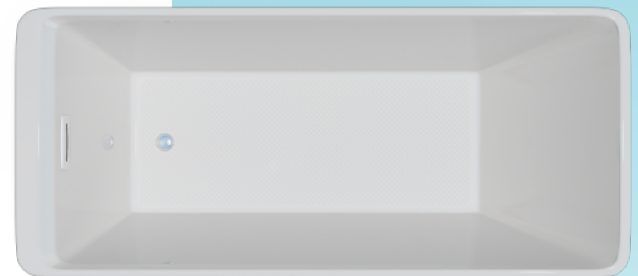

JETTA

Cosmo Collection

ORION

(J-840) 67" x 30" x 23"
APPROX. OPERATING GALLONS: 73

- Sleek, contemporary look
- High-gloss / high-impact acrylic
- Leveling feet
- Angled backrest for comfort
- Integrated linear waste & overflow (Standard Chrome)
 - White available

COLORS AVAILABLE

White

COSMO ABOVE FLOOR DRAIN KIT

- Freestanding tub rough-in
- Install before tile
- Designed to be installed in a 8" to 10" joist space
- Can be installed with waterproof membrane

Sold separately.
Not required for tub install

FOR INFORMATION OR
TO PLACE AN ORDER
CALL 1.800.288.7771

JETTACORP.COM

TECHNICAL SPECIFICATIONS

ORION_{J-840}

67" x 30" x 23" RECTANGLE SOAKER

JETTACORP.COM

INSTALLATION: Measure tub before installing.
Dimensional variance on drawings may be +/- 1/2 inch
and are subject to change without notice