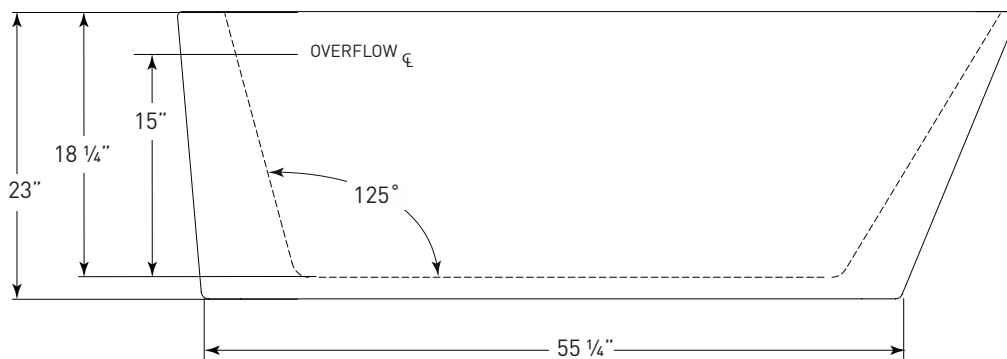

JETTA

Cosmo Collection

ORION

(J-840) 67" x 30" x 23"
APPROX. OPERATING GALLONS: 73

- Sleek, contemporary look
- High-gloss / high-impact acrylic
- Leveling feet
- Angled backrest for comfort
- Integrated linear waste & overflow (Standard Chrome)
 - White available

COLORS AVAILABLE

White

COSMO ABOVE FLOOR DRAIN KIT

- Freestanding tub rough-in
- Install before tile
- Designed to be installed in a 8" to 10" joist space
- Can be installed with waterproof membrane

Sold separately.
Not required for tub install

FOR INFORMATION OR
TO PLACE AN ORDER
CALL 1.800.288.7771

JETTACORP.COM

TECHNICAL SPECIFICATIONS

ORION_{J-840}

67" x 30" x 23" RECTANGLE SOAKER

JETTACORP.COM

INSTALLATION: Measure tub before installing.
Dimensional variance on drawings may be +/- 1/2 inch
and are subject to change without notice