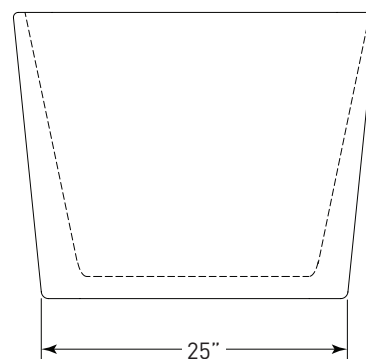

JETTA

Cosmo Collection

ORION

(J-840) 67" x 30" x 23"
APPROX. OPERATING GALLONS: 73

- Sleek, contemporary look
- High-gloss / high-impact acrylic
- Leveling feet
- Angled backrest for comfort
- Integrated linear waste & overflow (Standard Chrome)
 - White available

FOR INFORMATION OR
TO PLACE AN ORDER
CALL 1.800.288.7771

JETTACORP.COM

TECHNICAL SPECIFICATIONS

ORION_{J-840}

67" x 30" x 23" RECTANGLE SOAKER

JETTACORP.COM

INSTALLATION: Measure tub before installing.
Dimensional variance on drawings may be +/- 1/2 inch
and are subject to change without notice