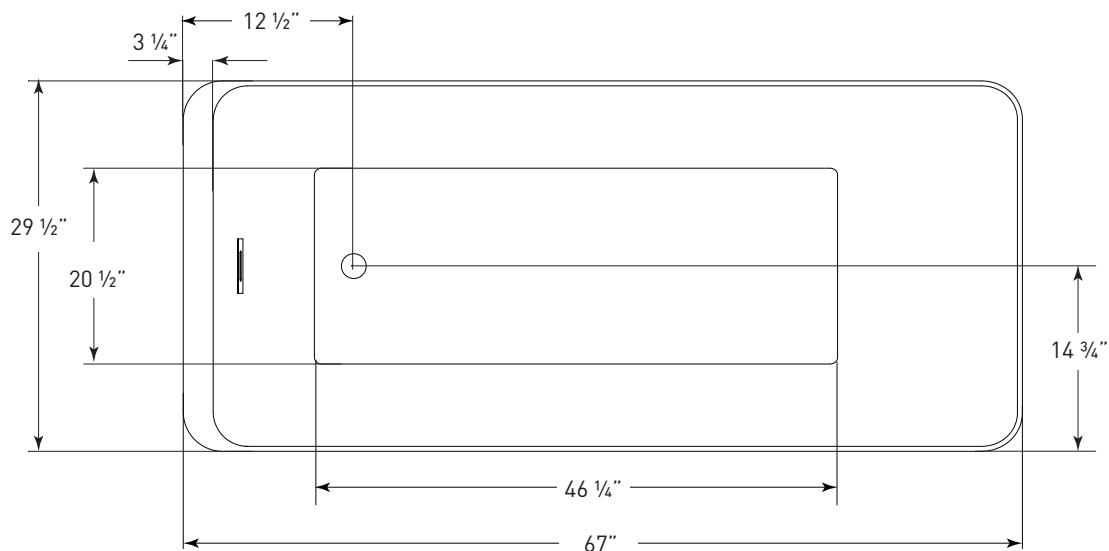

JETTA

Cosmo Collection

ORION

(J-840) 67" x 30" x 23"
APPROX. OPERATING GALLONS: 73

- Sleek, contemporary look
- High-gloss / high-impact acrylic
- Leveling feet
- Angled backrest for comfort
- Integrated linear waste & overflow (Standard Chrome)
 - White available

COLORS AVAILABLE

White

COSMO ABOVE FLOOR DRAIN KIT

- Freestanding tub rough-in
- Install before tile
- Designed to be installed in a 8" to 10" joist space
- Can be installed with waterproof membrane

Sold separately.
Not required for tub install

FOR INFORMATION OR
TO PLACE AN ORDER
CALL 1.800.288.7771

JETTACORP.COM

TECHNICAL SPECIFICATIONS

ORION_{J-840}

67" x 30" x 23" RECTANGLE SOAKER

JETTACORP.COM

INSTALLATION: Measure tub before installing.
Dimensional variance on drawings may be +/- 1/2 inch
and are subject to change without notice