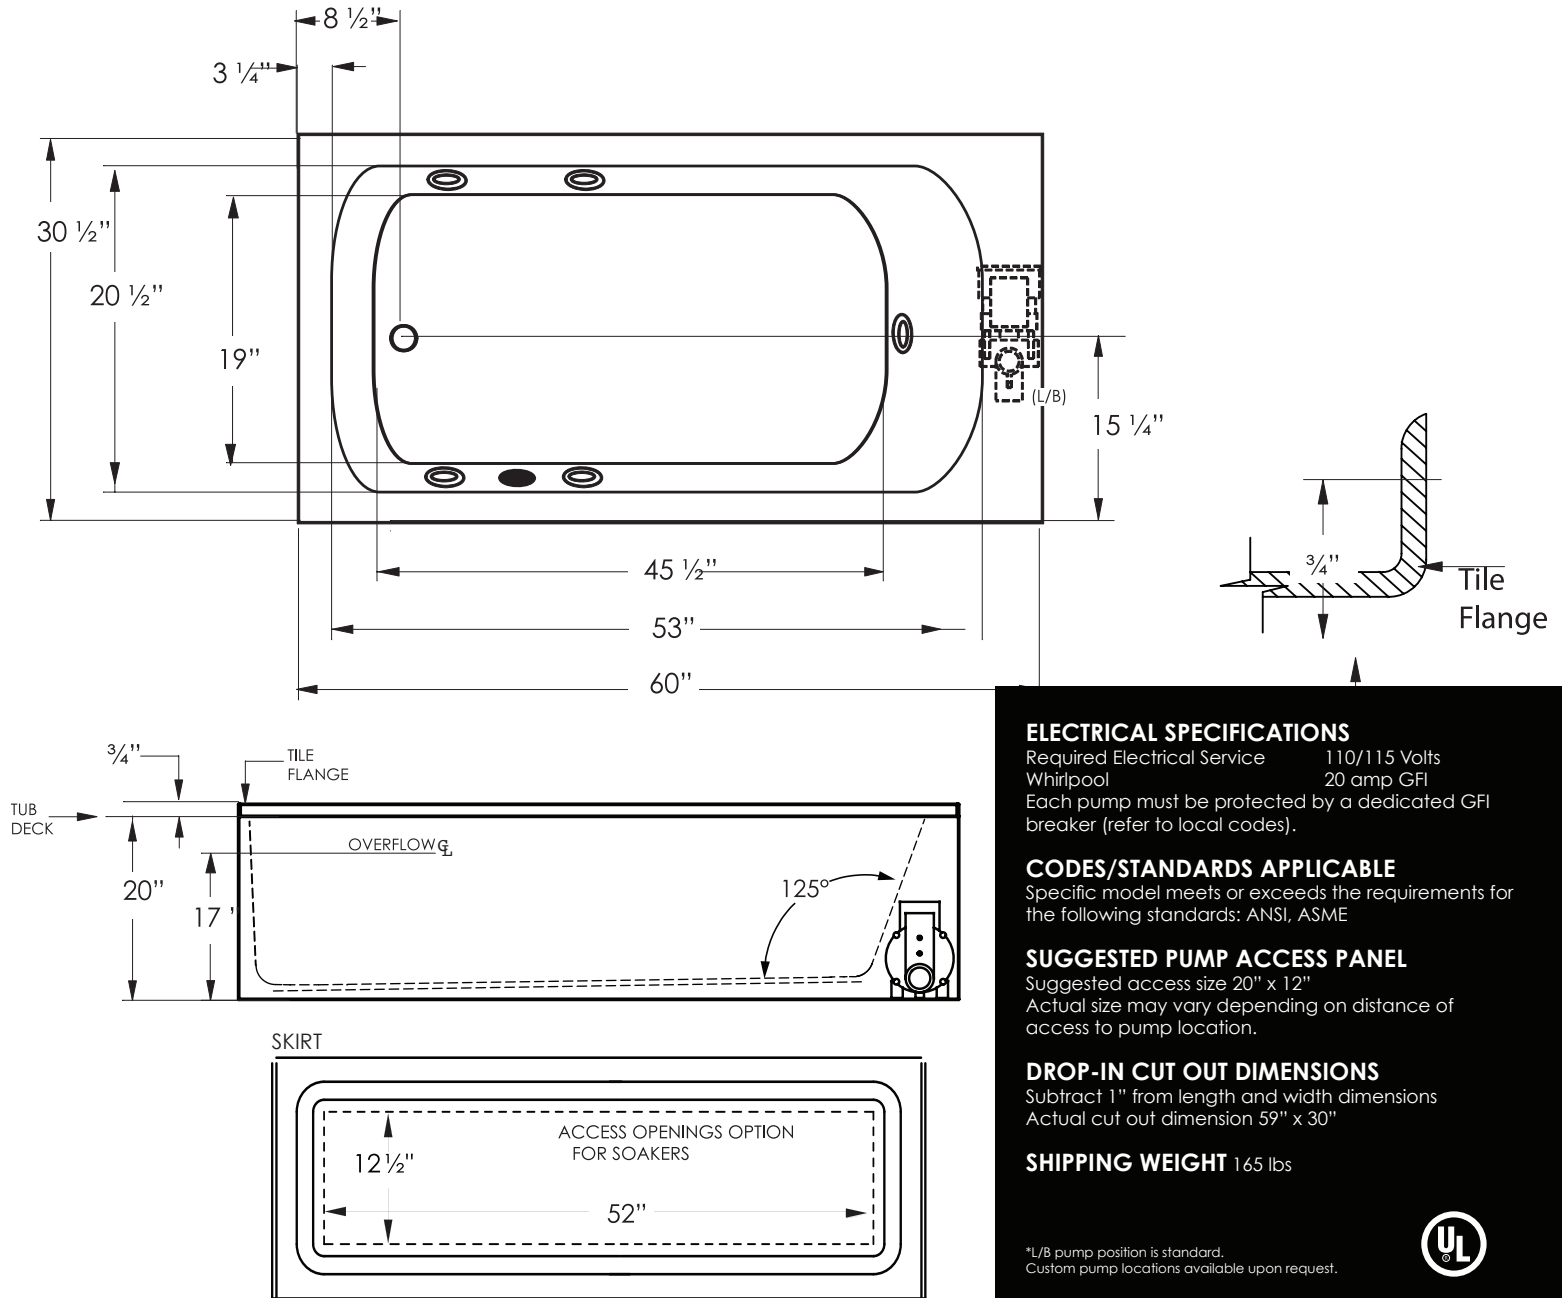

# RISER (E13S)

**60" x 31" x 20" END DRAIN**

*Fitting into the space of a standard bath, this sleek integral skirt model is the perfect choice.*

## JETTA WHIRL HYDROTHERAPY | 60" x 31" x 20" | END DRAIN