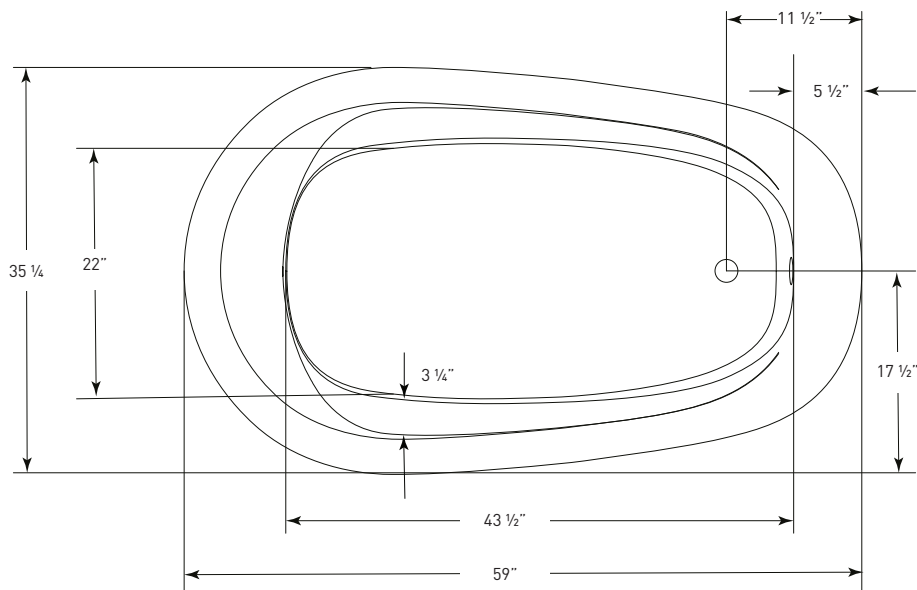

JETTA

Cosmo Collection

AURORA

(J-72) 59" x 36" x 21"
APPROX. OPERATING GALLONS: 59

- Sleek, contemporary look
- High-gloss / high-impact acrylic
- Extra thick glassing
- Angled backrest for comfort
- Integrated linear waste & overflow (standard chrome)
 - White available

COLORS AVAILABLE

White

COSMO ABOVE FLOOR DRAIN KIT

- Freestanding tub rough-in
- Install before tile
- Designed to be installed in a 8" to 10" joist space
- Can be installed with waterproof membrane

Sold separately.
Not required for tub install

FOR INFORMATION OR
TO PLACE AN ORDER
CALL 1.800.288.7771

JETTACORP.COM

TECHNICAL SPECIFICATIONS

AURORA J-72

59" x 36" x 21" OVAL SOAKER

JETTA

JETTACORP.COM

INSTALLATION: Measure tub before installing.
Dimensional variance on drawings may be +/- 1/2 inch and are subject to change without notice