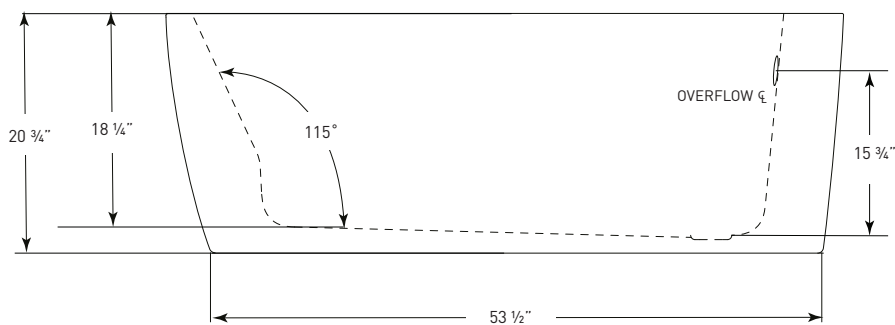

COLORS AVAILABLE

White

COSMO ABOVE FLOOR DRAIN KIT

- Freestanding tub rough-in
- Install before tile
- Designed to be installed in a 8" to 10" joist space
- Can be installed with waterproof membrane

Sold separately.
Not required for tub install

FOR INFORMATION OR
TO PLACE AN ORDER
CALL 1.800.288.7771

JETTACORP.COM

TECHNICAL SPECIFICATIONS

AURORA J-72

59" x 36" x 21" OVAL SOAKER

JETTA

JETTACORP.COM

INSTALLATION: Measure tub before installing.
Dimensional variance on drawings may be +/- 1/2 inch and are subject to change without notice