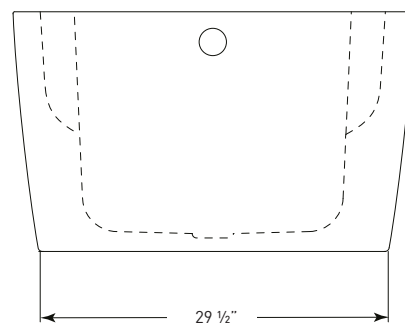

JETTA

Cosmo Collection

AURORA

(J-72) 59" x 36" x 21"
APPROX. OPERATING GALLONS: 59

- Sleek, contemporary look
- High-gloss / high-impact acrylic
- Extra thick glassing
- Angled backrest for comfort
- Integrated linear waste & overflow (standard chrome)
 - White available

COLORS AVAILABLE

White

COSMO ABOVE FLOOR DRAIN KIT

- Freestanding tub rough-in
- Install before tile
- Designed to be installed in a 8" to 10" joist space
- Can be installed with waterproof membrane

Sold separately.
Not required for tub install

FOR INFORMATION OR
TO PLACE AN ORDER
CALL 1.800.288.7771

JETTACORP.COM

TECHNICAL SPECIFICATIONS

AURORA J-72

59" x 36" x 21" OVAL SOAKER

JETTA

JETTACORP.COM

INSTALLATION: Measure tub before installing.
Dimensional variance on drawings may be +/- 1/2 inch and are subject to change without notice