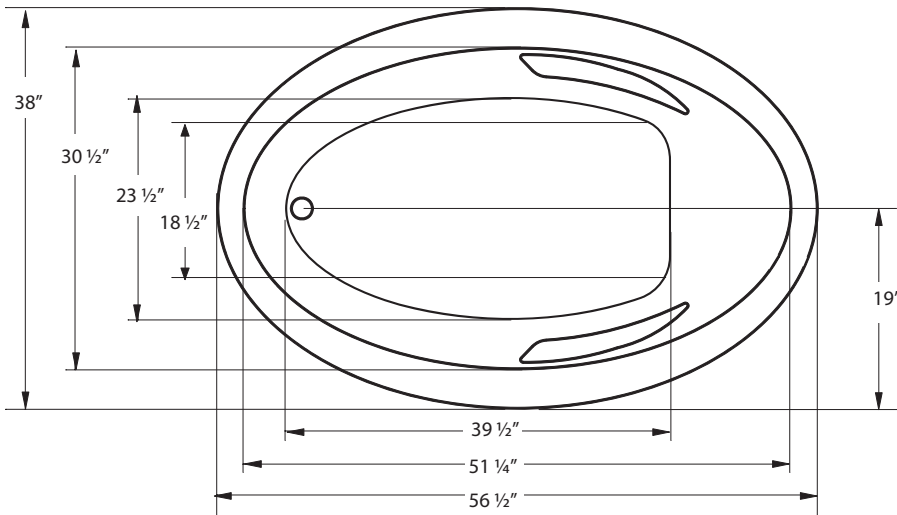

J-15

Classic Collection **BIKINI**

JETTA SOAK HYDROTHERAPY | 57" X 38" X 24" | END DRAIN

ELECTRICAL SPECIFICATIONS*

Required Electrical Service
110/115 Volts | 15 amp GFI

CODES/STANDARDS APPLICABLE

Specific model meets or exceeds the requirements for the following standards: ANSI, ASME

DROP-IN CUT OUT DIMENSIONS

Template provided with tub or upon request.

SHIPPING WEIGHT 137 lbs

*Required only if optional mood or LED light is specified

INSTALLATION: MEASURE TUB BEFORE BUILDING TUB DECK.

For best results, Jetta Corporation recommends 1"-3" of mortar bedding under the tub base for maximum support. Contact Jetta for details. Dimensional variance on drawings may be +/- 1/2 inch and are subject to change without notice.

JETTACORP.COM