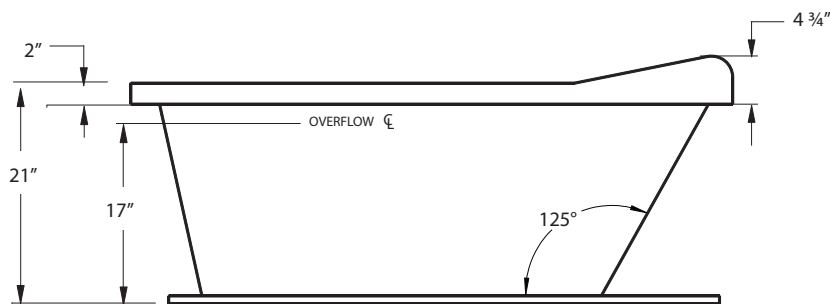

J-15

Classic Collection **BIKINI**

JETTA SOAK HYDROTHERAPY | 57" X 38" X 24" | END DRAIN

ELECTRICAL SPECIFICATIONS*

Required Electrical Service
110/115 Volts | 15 amp GFI

CODES/STANDARDS APPLICABLE

Specific model meets or exceeds the requirements for the following standards: ANSI, ASME

DROP-IN CUT OUT DIMENSIONS

Template provided with tub or upon request.

SHIPPING WEIGHT 137 lbs

*Required only if optional mood or LED light is specified

INSTALLATION: MEASURE TUB BEFORE BUILDING TUB DECK.

For best results, Jetta Corporation recommends 1"-3" of mortar bedding under the tub base for maximum support. Contact Jetta for details. Dimensional variance on drawings may be +/- 1/2 inch and are subject to change without notice.

JETTACORP.COM