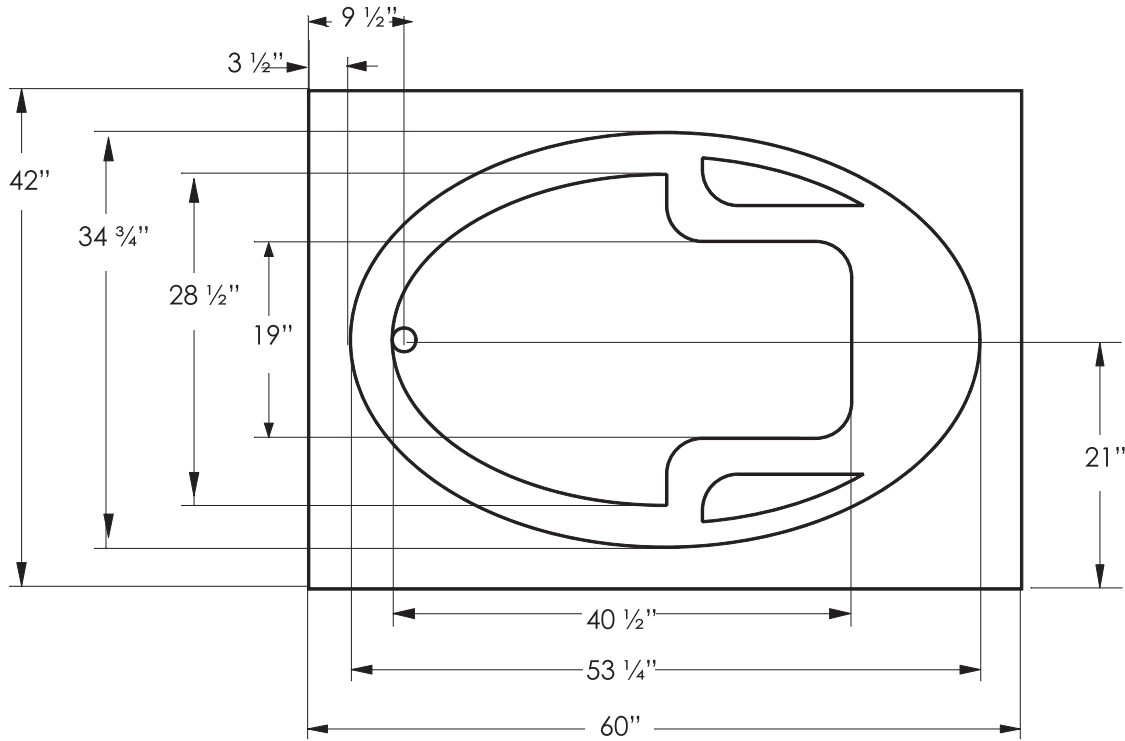

TUSCAN (E03)

60" x 42" x 20" END DRAIN

This spacious oval whirlpool bath offers practicality without sacrificing luxury.

FEATURES

- High-gloss/high-impact, UV-resistant acrylic will not dull or fade
- Installation: Drop-in
- Minimalist tub profile with a self leveling rim
- 1 person bathing well
- Lumbar support and sculpted armrests

AVAILABLE MODELS

- Soaker
- Whirlpool
- Air

OPTIONS

- Waste and overflows
- Spa pillows

COLORS

White, Biscuit

OPERATING GALLONS

45 (Approximate)

FOR INFORMATION
OR TO PLACE AN ORDER
CALL 1.800.288.7771

JETTA SOAK HYDROTHERAPY | 60" x 42" x 20" | END DRAIN

ELECTRICAL SPECIFICATIONS

Required Electrical Service
110/115 Volts | 15 amp GFI

CODES/STANDARDS APPLICABLE

Specific model meets or exceeds the requirements for the following standards: ANSI, ASME

DROP-IN CUT OUT DIMENSIONS

Subtract 1" from length and width dimensions
Actual cut out dimension 59" x 41"

SHIPPING WEIGHT 176 lbs