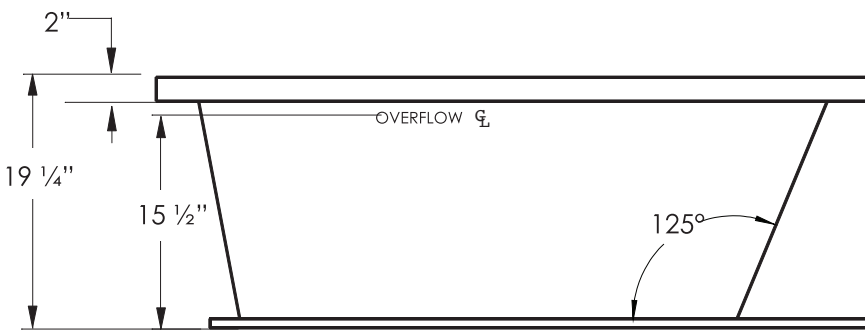

TUSCAN (E03)

60" x 42" x 20" END DRAIN

This spacious oval whirlpool bath offers practicality without sacrificing luxury.

FEATURES

- High-gloss/high-impact, UV-resistant acrylic will not dull or fade
- Installation: Drop-in
- Minimalist tub profile with a self leveling rim
- 1 person bathing well
- Lumbar support and sculpted armrests

AVAILABLE MODELS

- Soaker
- Whirlpool
- Air

OPTIONS

- Waste and overflows
- Spa pillows

COLORS

White, Biscuit

OPERATING GALLONS

45 (Approximate)

FOR INFORMATION
OR TO PLACE AN ORDER
CALL 1.800.288.7771

JETTA SOAK HYDROTHERAPY | 60" x 42" x 20" | END DRAIN

ELECTRICAL SPECIFICATIONS

Required Electrical Service
110/115 Volts | 15 amp GFI

CODES/STANDARDS APPLICABLE

Specific model meets or exceeds the requirements for the following standards: ANSI, ASME

DROP-IN CUT OUT DIMENSIONS

Subtract 1" from length and width dimensions
Actual cut out dimension 59" x 41"

SHIPPING WEIGHT 176 lbs