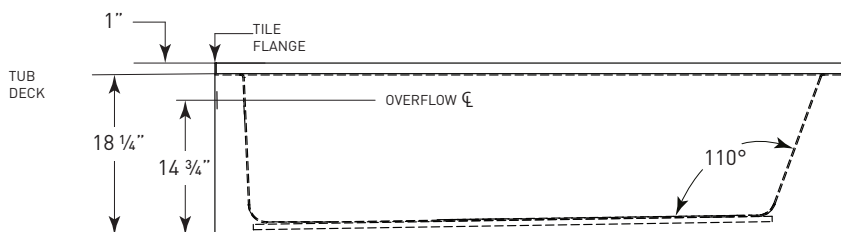

JETTA

CLASSIC SERIES

LOFT

(J-107S SKIRTED)

60" x 32" x 19"

A sleek interior and flat front skirt evoke a modern, high end feel for your secondary bath. Customize this soaker tub with a mood or LED light.

FEATURES

MODELS

Soaker

OPTIONS

- Waste and overflows
- Spa pillows
- Mood light
- LED light

COLORS

White, Biscuit

OPERATING GALLONS

60 (Approximate)

FOR INFORMATION
OR TO PLACE AN ORDER
CALL 1.800.288.7771

LOFT J-107S SKIRTED

60" x 32" x 19"

CODES/STANDARDS

Specified model meets or exceeds the requirements for the following standards: ANSI, ASME

Shipping Weight: 160 lbs.

Installation: Measure tub before building tub deck. For best results, Jetta Corporation recommends 1"-3" of mortar bedding under the tub base for maximum support. Dimensional variance on drawings may be +/- 1/2 inch and are subject to change without notice.