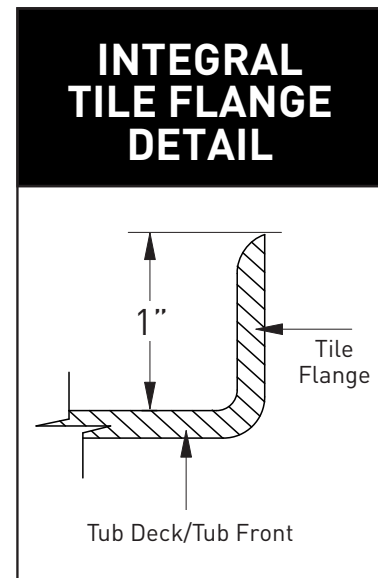

JETTA

CLASSIC SERIES

LOFT

(J-107S SKIRTED)

60" x 32" x 19"

A sleek interior and flat front skirt evoke a modern, high end feel for your secondary bath. Customize this soaker tub with a mood or LED light.

FEATURES

- Foam insulation
- Installation: Alcove
- High-gloss/high-impact, UV-resistant acrylic will not dull or fade
- Flat front integral skirt with clean lines
- Minimalist tub interior
- Molded tile flange
- Slip resistant bottom
- 1-person bathing well
- End drain

FOR INFORMATION
OR TO PLACE AN ORDER
CALL 1.800.288.7771

LOFT J-107S SKIRTED

60" x 32" x 19"

CODES/STANDARDS

Specified model meets or exceeds the requirements for the following standards: ANSI, ASME

Shipping Weight: 160 lbs.

Installation: Measure tub before building tub deck. For best results, Jetta Corporation recommends 1"-3" of mortar bedding under the tub base for maximum support. Dimensional variance on drawings may be +/- 1/2 inch and are subject to change without notice.