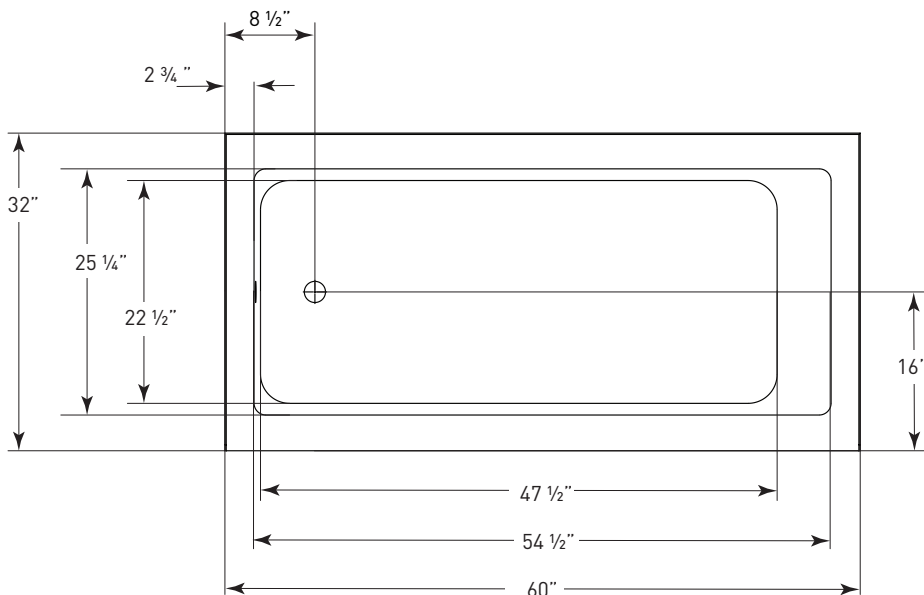

JETTA

CLASSIC SERIES

LOFT

(J-107S SKIRTED)

60" x 32" x 19"

A sleek interior and flat front skirt evoke a modern, high end feel for your secondary bath. Customize this soaker tub with a mood or LED light.

FEATURES

MODELS

Soaker

OPTIONS

- Waste and overflows
- Spa pillows
- Mood light
- LED light

COLORS

White, Biscuit

OPERATING GALLONS

60 (Approximate)

FOR INFORMATION
OR TO PLACE AN ORDER
CALL 1.800.288.7771

LOFT J-107S SKIRTED

60" x 32" x 19"

CODES/STANDARDS

Specified model meets or exceeds the requirements for the following standards: ANSI, ASME

Shipping Weight: 160 lbs.

Installation: Measure tub before building tub deck. For best results, Jetta Corporation recommends 1"-3" of mortar bedding under the tub base for maximum support. Dimensional variance on drawings may be +/- 1/2 inch and are subject to change without notice.