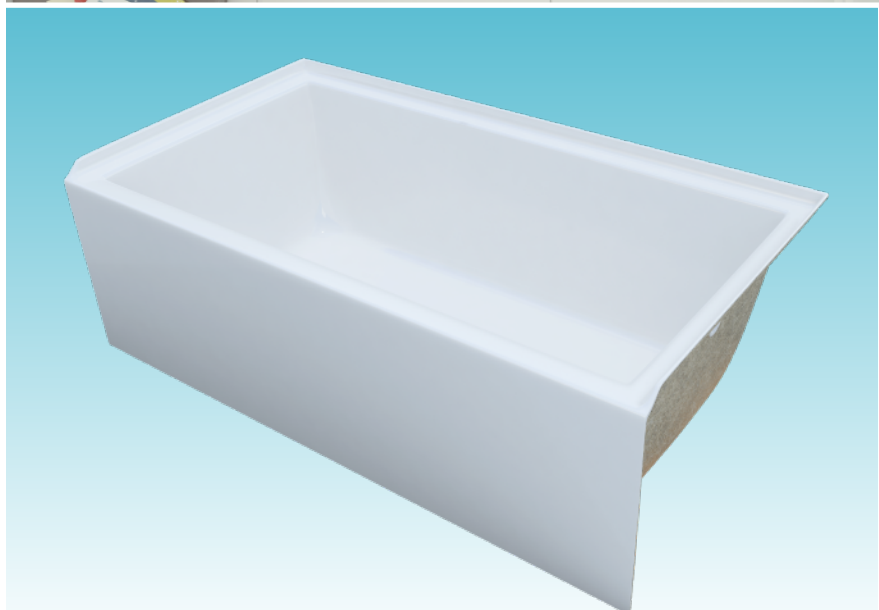

JETTA

CLASSIC SERIES

LOFT

(J-107S SKIRTED)

60" x 32" x 19"

A sleek interior and flat front skirt evoke a modern, high end feel for your secondary bath. Customize this soaker tub with a mood or LED light.

FEATURES

- Foam insulation
- Installation: Alcove
- High-gloss/high-impact, UV-resistant acrylic will not dull or fade
- Flat front integral skirt with clean lines
- Minimalist tub interior
- Molded tile flange
- Slip resistant bottom
- 1-person bathing well
- End drain

MODELS

Soaker

OPTIONS

- Waste and overflows
- Spa pillows
- Mood light
- LED light

COLORS

White, Biscuit

OPERATING GALLONS

60 (Approximate)

FOR INFORMATION
OR TO PLACE AN ORDER
CALL 1.800.288.7771

LOFT J-107S SKIRTED

60" x 32" x 19"

CODES/STANDARDS

Specified model meets or exceeds the requirements for the following standards: ANSI, ASME

Shipping Weight: 160 lbs.