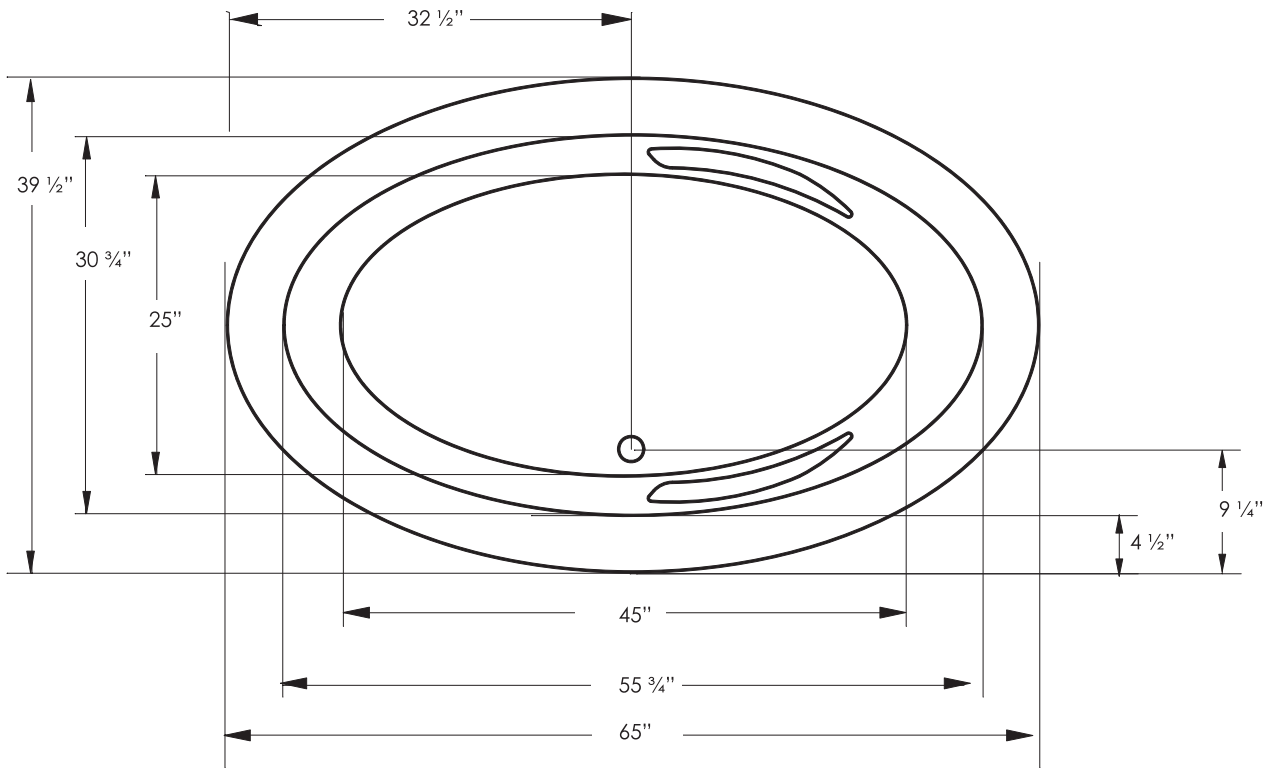

LAUREL

(E81)

65" x 40" x 23" CENTER DRAIN

Simple lines in an oval setting with a center drain make this a perfect fit for almost any home.

FEATURES

- High-gloss/high-impact, UV-resistant acrylic will not dull or fade
- Installation: Drop-in
- Minimalist tub profile with a self leveling rim
- 1 person bathing well
- Lumbar support and sculpted armrests

FOR INFORMATION
OR TO PLACE AN ORDER
CALL 1.800.288.7771

JETTACORP.COM

JETTA
SOAK

E81

Advantage Collection

LAUREL

JETTA SOAK HYDROTHERAPY | 65" x 40" x 23" | CENTER DRAIN

ELECTRICAL SPECIFICATIONS*