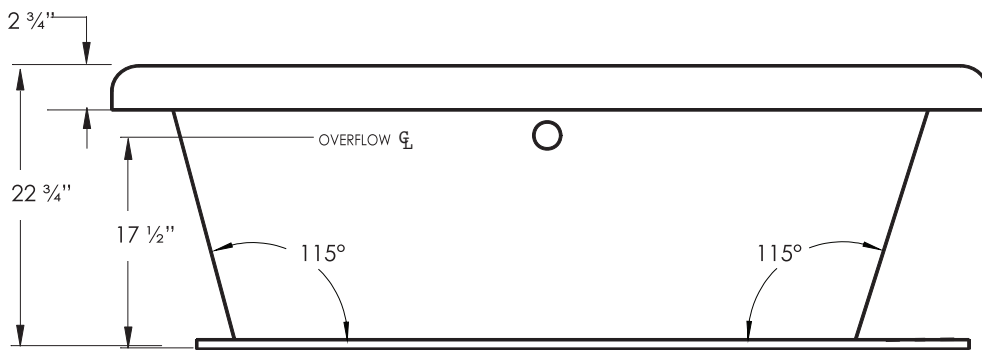

LAUREL

(E81)

65" x 40" x 23" CENTER DRAIN

Simple lines in an oval setting with a center drain make this a perfect fit for almost any home.

FEATURES

- High-gloss/high-impact, UV-resistant acrylic will not dull or fade
- Installation: Drop-in
- Minimalist tub profile with a self leveling rim
- 1 person bathing well
- Lumbar support and sculpted armrests

FOR INFORMATION
OR TO PLACE AN ORDER
CALL 1.800.288.7771

JETTACORP.COM

JETTA
SOAK

E81

Advantage Collection

LAUREL

JETTA SOAK HYDROTHERAPY | 65" x 40" x 23" | CENTER DRAIN

ELECTRICAL SPECIFICATIONS*