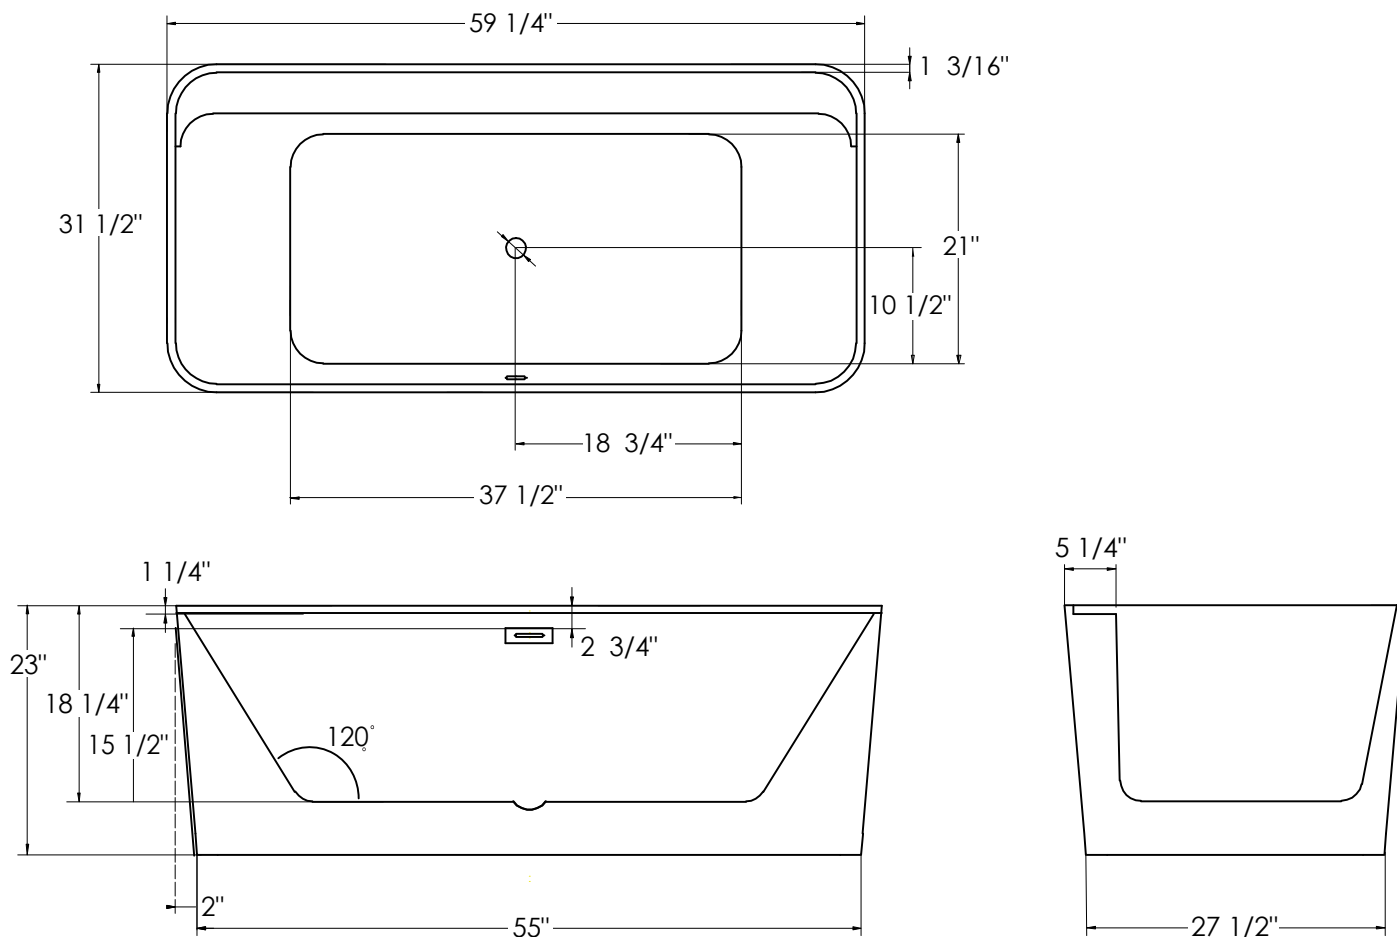

## RILEY

J813

60" x 32" x 23" RECTANGLE SOAK

Ajustable feet  
Above-the-floor rough (AFR)

All dimensions are approximate and subject to change without notice.  
Please refer to the installation guide before beginning the installation.