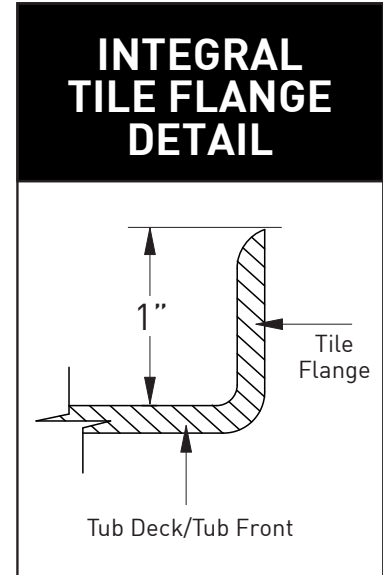

JETTA

CLASSIC SERIES

LOFT

(J-100S SKIRTED)

60" x 30" x 15"

A sleek interior and flat front skirt evoke a modern, high end feel for your secondary bath. Customize this soaker tub with a mood or LED light.

FEATURES

- Foam insulation
- Installation: Alcove
- High-gloss/high-impact, UV-resistant acrylic will not dull or fade
- Flat front integral skirt with clean lines
- Minimalist tub interior
- Molded tile flange
- Slip resistant bottom
- 1-person bathing well
- End drain

FOR INFORMATION
OR TO PLACE AN ORDER
CALL 1.800.288.7771

JETTACORP.COM

LOFT J-100S SKIRTED

60" x 30" x 15"

CODES/STANDARDS

Specified model meets or exceeds the requirements for the following standards: ANSI, ASME