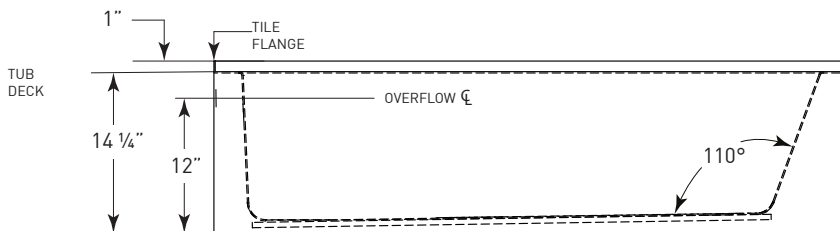

LOFT J-100S SKIRTED

60" x 30" x 15"

CODES/STANDARDS

Specified model meets or exceeds the requirements for the following standards: ANSI, ASME

Shipping Weight: 128 lbs.

Installation: Measure tub before building tub deck. For best results, Jetta Corporation recommends 1"-3" of mortar bedding under the tub base for maximum support. Dimensional variance on drawings may be +/- 1/2 inch and are subject to change without notice.