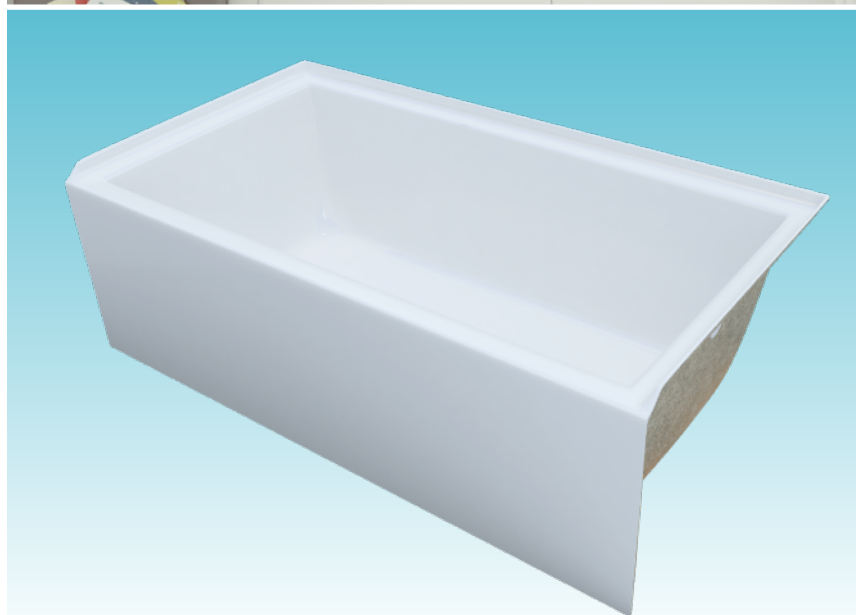

JETTA

CLASSIC SERIES

LOFT

(J-100S SKIRTED)

60" x 30" x 15"

A sleek interior and flat front skirt evoke a modern, high end feel for your secondary bath. Customize this soaker tub with a mood or LED light.

FEATURES

- Foam insulation
- Installation: Alcove
- High-gloss/high-impact, UV-resistant acrylic will not dull or fade
- Flat front integral skirt with clean lines
- Minimalist tub interior
- Molded tile flange
- Slip resistant bottom
- 1-person bathing well
- End drain

MODELS

Soaker

OPTIONS

- Waste and overflows
- Spa pillows
- Mood light
- LED light

COLORS

White, Biscuit

OPERATING GALLONS

36 (Approximate)

FOR INFORMATION
OR TO PLACE AN ORDER
CALL 1.800.288.7771

JETTACORP.COM

LOFT J-100S SKIRTED

60" x 30" x 15"

CODES/STANDARDS

Specified model meets or exceeds the requirements for the following standards: ANSI, ASME