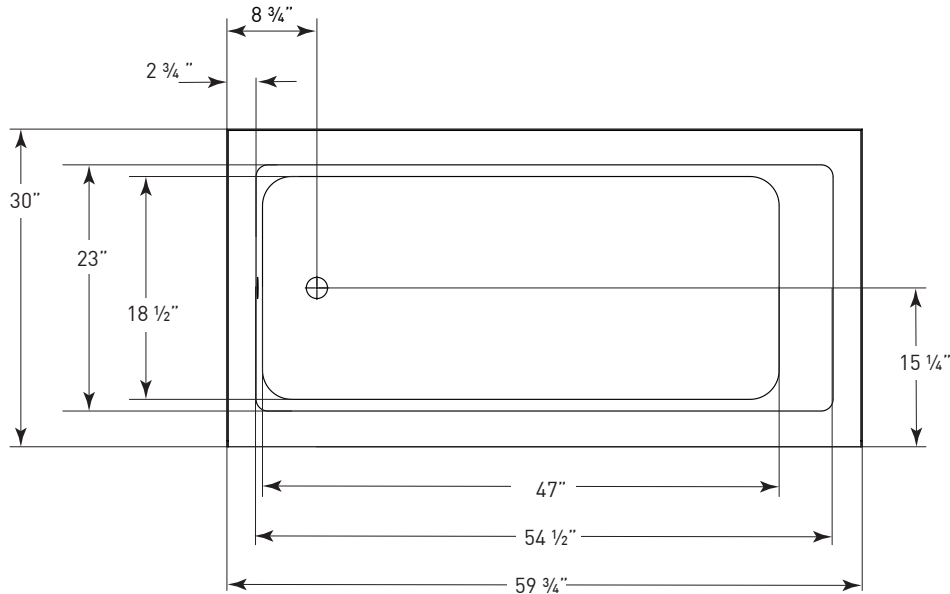

LOFT J-100S SKIRTED

60" x 30" x 15"

CODES/STANDARDS

Specified model meets or exceeds the requirements for the following standards: ANSI, ASME

Shipping Weight: 128 lbs.

Installation: Measure tub before building tub deck. For best results, Jetta Corporation recommends 1"-3" of mortar bedding under the tub base for maximum support. Dimensional variance on drawings may be +/- 1/2 inch and are subject to change without notice.