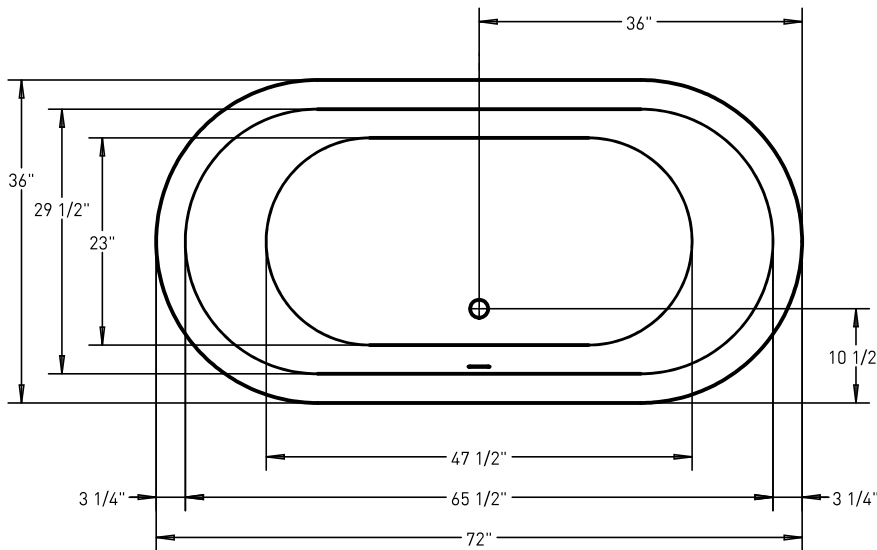

Specific model meets or exceeds the requirements for the following standards: ANSI, ASME

DROP-IN CUT OUT DIMENSIONS

Template provided with tub or upon request.

SHIPPING WEIGHT 145 lbs

**Required only if optional mood or LED light is specified

INSTALLATION: MEASURE TUB BEFORE BUILDING TUB DECK.

For best results, Jetta Corporation recommends 1"-3" of mortar bedding under the tub base for maximum support. Contact Jetta for details.

Dimensional variance on drawings may be +/- 1/2 inch and are subject to change without notice.