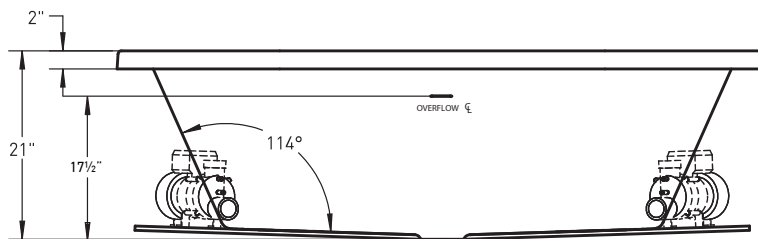

Specific model meets or exceeds the requirements for the following standards: ANSI, ASME

DROP-IN CUT OUT DIMENSIONS

Template provided with tub or upon request.

SHIPPING WEIGHT 145 lbs

**Required only if optional mood or LED light is specified