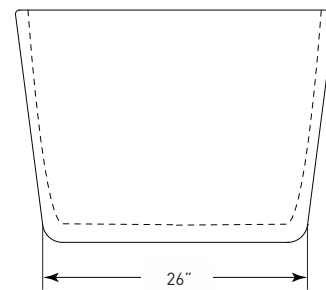

FOR INFORMATION OR
TO PLACE AN ORDER
CALL 1.800.288.7771

JETTACORP.COM

TECHNICAL SPECIFICATIONS

PANDORA_{J-60}

59" x 32" x 23" OVAL SOAKER

JETTACORP.COM

INSTALLATION: Measure tub before installing.
Dimensional variance on drawings may be +/- 1/2 inch and are subject to change without notice