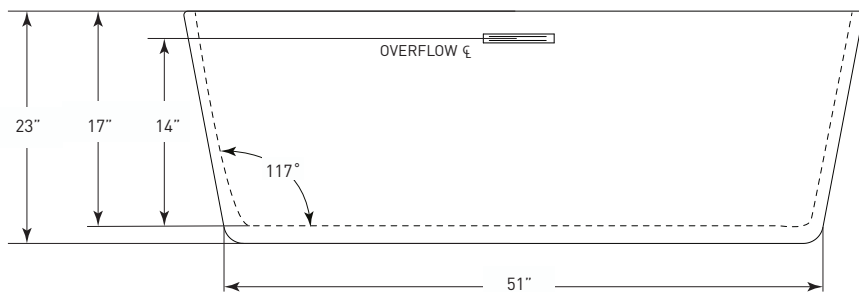

JETTA

Cosmo Collection

PANDORA

(J-60) 59" x 32" x 23"
APPROX. OPERATING GALLONS: 49

- Sleek, contemporary look
- High-gloss / high-impact acrylic
- Leveling feet
- Angled backrest for comfort
- Integrated linear waste & overflow (standard chrome)
- White available

COLORS AVAILABLE

White

COSMO ABOVE FLOOR DRAIN KIT

- Freestanding tub rough-in
- Install before tile
- Designed to be installed in a 8" to 10" joist space
- Can be installed with waterproof membrane

Sold separately.
Not required for tub install

FOR INFORMATION OR
TO PLACE AN ORDER
CALL 1.800.288.7771

JETTACORP.COM

TECHNICAL SPECIFICATIONS

PANDORA_{J-60}

59" x 32" x 23" OVAL SOAKER

JETTACORP.COM

INSTALLATION: Measure tub before installing.
Dimensional variance on drawings may be +/- 1/2 inch and are subject to change without notice