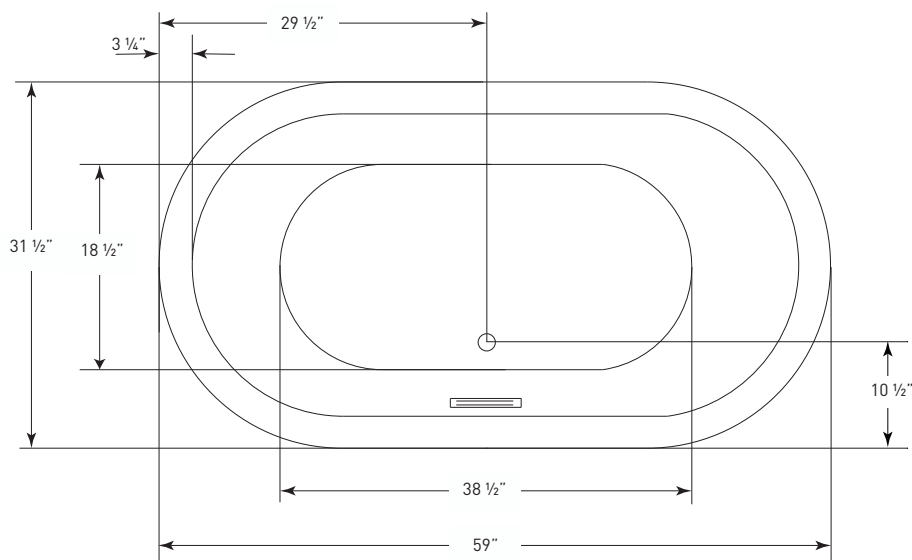

JETTA

Cosmo Collection

PANDORA

(J-60) 59" x 32" x 23"
APPROX. OPERATING GALLONS: 49

- Sleek, contemporary look
- High-gloss / high-impact acrylic
- Leveling feet
- Angled backrest for comfort
- Integrated linear waste & overflow (standard chrome)
- White available

COLORS AVAILABLE

White

COSMO ABOVE FLOOR DRAIN KIT

- Freestanding tub rough-in
- Install before tile
- Designed to be installed in a 8" to 10" joist space
- Can be installed with waterproof membrane

Sold separately.
Not required for tub install

FOR INFORMATION OR
TO PLACE AN ORDER
CALL 1.800.288.7771

JETTACORP.COM

TECHNICAL SPECIFICATIONS

PANDORA_{J-60}

59" x 32" x 23" OVAL SOAKER

JETTACORP.COM

INSTALLATION: Measure tub before installing.
Dimensional variance on drawings may be +/- 1/2 inch and are subject to change without notice