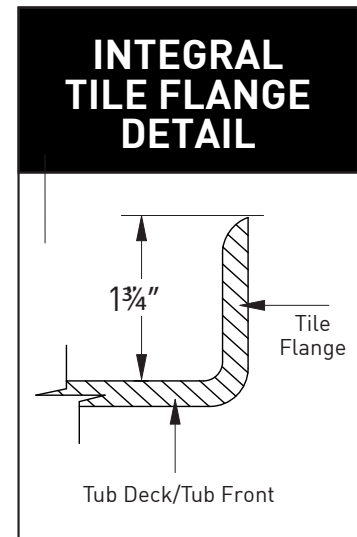

LOFT

(E118S SKIRTED)

60" x 42" x 19"

A sleek interior and flat front skirt evoke a modern, high end feel for your primary or secondary bath.

FEATURES

- High-gloss/high-impact, UV-resistant acrylic will not dull or fade
- Flat front integral skirt with clean lines
- Installation: Alcove
- Minimalist tub interior
- Molded tile flange
- Slip resistant bottom
- 1-person bathing well
- End drain

MODELS

- Soaker

OPTIONS

- Waste and overflows
- Spa pillows

COLORS

White, Biscuit

OPERATING GALLONS

45 (Approximate)

FOR INFORMATION
OR TO PLACE AN ORDER CALL
1.800.288.7771

LOFT

E118S SKIRTED OVAL

60" x 42" x 19"

CODES/STANDARDS

Specified model meets or exceeds the requirements for the following standards: ANSI, ASME

Shipping Weight: 165 lbs.