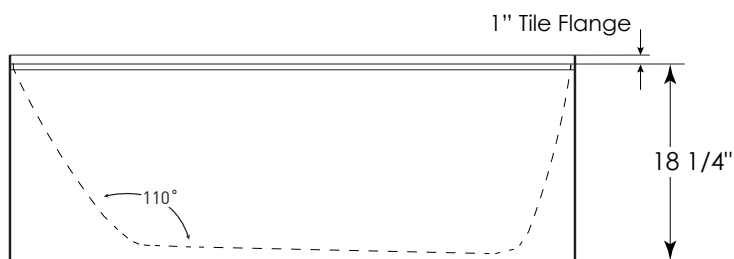

LOFT

(E118S SKIRTED)

60" x 42" x 19"

A sleek interior and flat front skirt evoke a modern, high end feel for your primary or secondary bath.

FEATURES

- High-gloss/high-impact, UV-resistant acrylic will not dull or fade
- Flat front integral skirt with clean lines
- Installation: Alcove
- Minimalist tub interior
- Molded tile flange
- Slip resistant bottom
- 1-person bathing well
- End drain

MODELS

- Soaker

OPTIONS

- Waste and overflows
- Spa pillows

COLORS

White, Biscuit

OPERATING GALLONS

45 (Approximate)

FOR INFORMATION
OR TO PLACE AN ORDER CALL
1.800.288.7771

LOFT

E118S SKIRTED OVAL

60" x 42" x 19"

CODES/STANDARDS

Specified model meets or exceeds the requirements for the following standards: ANSI, ASME

Shipping Weight: 165 lbs.