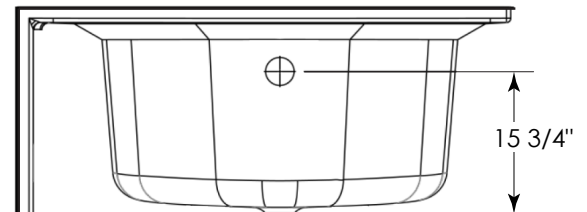

LOFT

(E118S SKIRTED)

60" x 42" x 19"

A sleek interior and flat front skirt evoke a modern, high end feel for your primary or secondary bath.

FEATURES

- High-gloss/high-impact, UV-resistant acrylic will not dull or fade
- Flat front integral skirt with clean lines
- Installation: Alcove
- Minimalist tub interior
- Molded tile flange
- Slip resistant bottom
- 1-person bathing well
- End drain

MODELS

- Soaker

OPTIONS

- Waste and overflows
- Spa pillows

COLORS

White, Biscuit

OPERATING GALLONS

45 (Approximate)

FOR INFORMATION
OR TO PLACE AN ORDER CALL
1.800.288.7771

LOFT

E118S SKIRTED OVAL

60" x 42" x 19"

CODES/STANDARDS

Specified model meets or exceeds the requirements for the following standards: ANSI, ASME

Shipping Weight: 165 lbs.