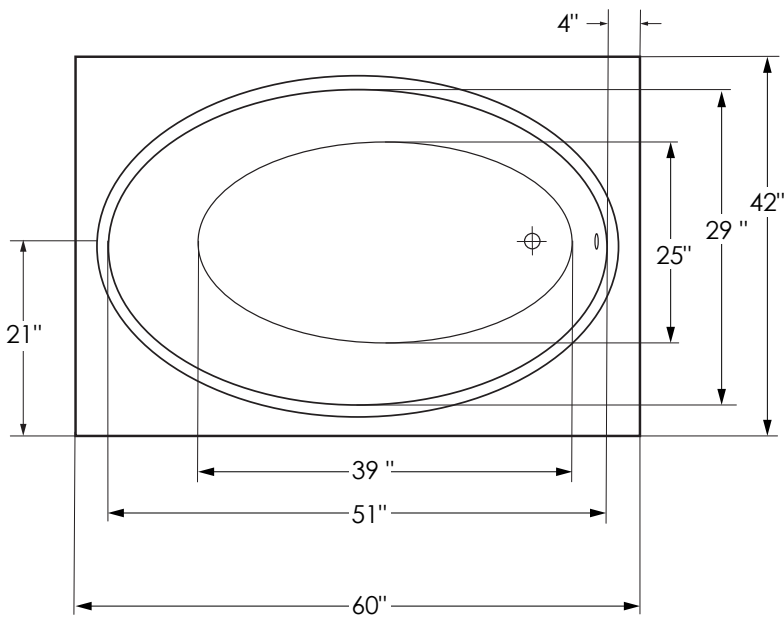

LOFT

(E118S SKIRTED)

60" x 42" x 19"

A sleek interior and flat front skirt evoke a modern, high end feel for your primary or secondary bath.

FEATURES

- High-gloss/high-impact, UV-resistant acrylic will not dull or fade
- Flat front integral skirt with clean lines
- Installation: Alcove
- Minimalist tub interior
- Molded tile flange
- Slip resistant bottom
- 1-person bathing well
- End drain

MODELS

- Soaker

OPTIONS

- Waste and overflows
- Spa pillows

COLORS

White, Biscuit

OPERATING GALLONS

45 (Approximate)

FOR INFORMATION
OR TO PLACE AN ORDER CALL
1.800.288.7771

LOFT

E118S SKIRTED OVAL

60" x 42" x 19"

CODES/STANDARDS

Specified model meets or exceeds the requirements for the following standards: ANSI, ASME

Shipping Weight: 165 lbs.