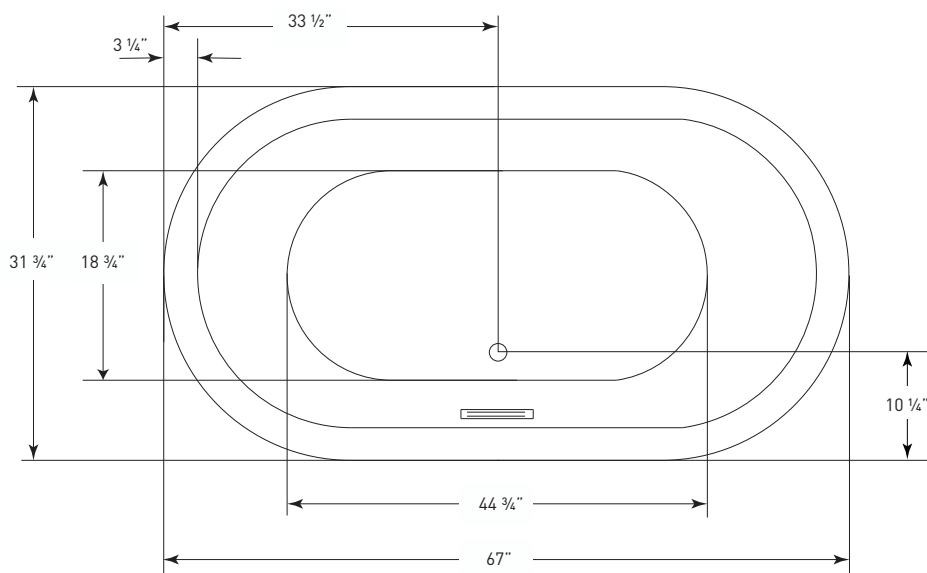

JETTA

Cosmo Collection

PANDORA

(J61) 67" x 32" x 23"

APPROX. OPERATING GALLONS: 62

FEATURES

- Sleek, contemporary look
- High-gloss / high-impact acrylic
- Leveling feet
- Angled backrest for comfort
- Integrated linear waste & overflow (standard chrome)
- White available

COLORS AVAILABLE

White

COSMO ABOVE FLOOR DRAIN KIT

- Freestanding tub rough-in
- Install before tile
- Designed to be installed in a 8" to 10" joist space
- Can be installed with waterproof membrane

Sold separately.
Not required for tub install

FOR INFORMATION OR
TO PLACE AN ORDER
CALL 1.800.288.7771

JETTACORP.COM

TECHNICAL SPECIFICATIONS

PANDORA J61

67" x 32" x 23" OVAL SOAKER

JETTACORP.COM

INSTALLATION: Measure tub before installing.
Dimensional variance on drawings may be +/- 1/2 inch and are subject to change without notice