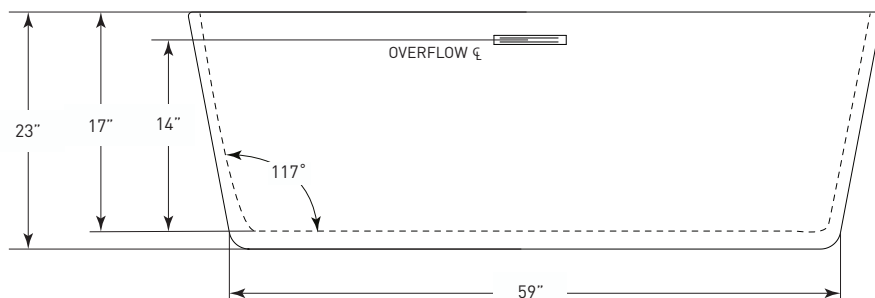

JETTA

Cosmo Collection

PANDORA

(J61) 67" x 32" x 23"

APPROX. OPERATING GALLONS: 62

FEATURES

- Sleek, contemporary look
- High-gloss / high-impact acrylic
- Leveling feet
- Angled backrest for comfort
- Integrated linear waste & overflow (standard chrome)
- White available

COLORS AVAILABLE

White

COSMO ABOVE FLOOR DRAIN KIT

- Freestanding tub rough-in
- Install before tile
- Designed to be installed in a 8" to 10" joist space
- Can be installed with waterproof membrane

Sold separately.
Not required for tub install

FOR INFORMATION OR
TO PLACE AN ORDER
CALL 1.800.288.7771

JETTACORP.COM

TECHNICAL SPECIFICATIONS

PANDORA J61

67" x 32" x 23" OVAL SOAKER

JETTACORP.COM

INSTALLATION: Measure tub before installing.
Dimensional variance on drawings may be +/- 1/2 inch and are subject to change without notice