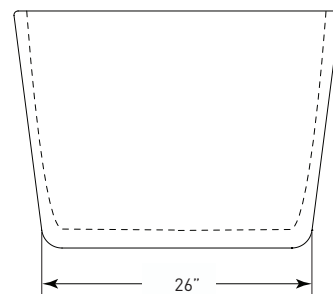

FOR INFORMATION OR
TO PLACE AN ORDER
CALL 1.800.288.7771

JETTACORP.COM

TECHNICAL SPECIFICATIONS

PANDORA J61

67" x 32" x 23" OVAL SOAKER

JETTACORP.COM

INSTALLATION: Measure tub before installing.
Dimensional variance on drawings may be +/- 1/2 inch and are subject to change without notice