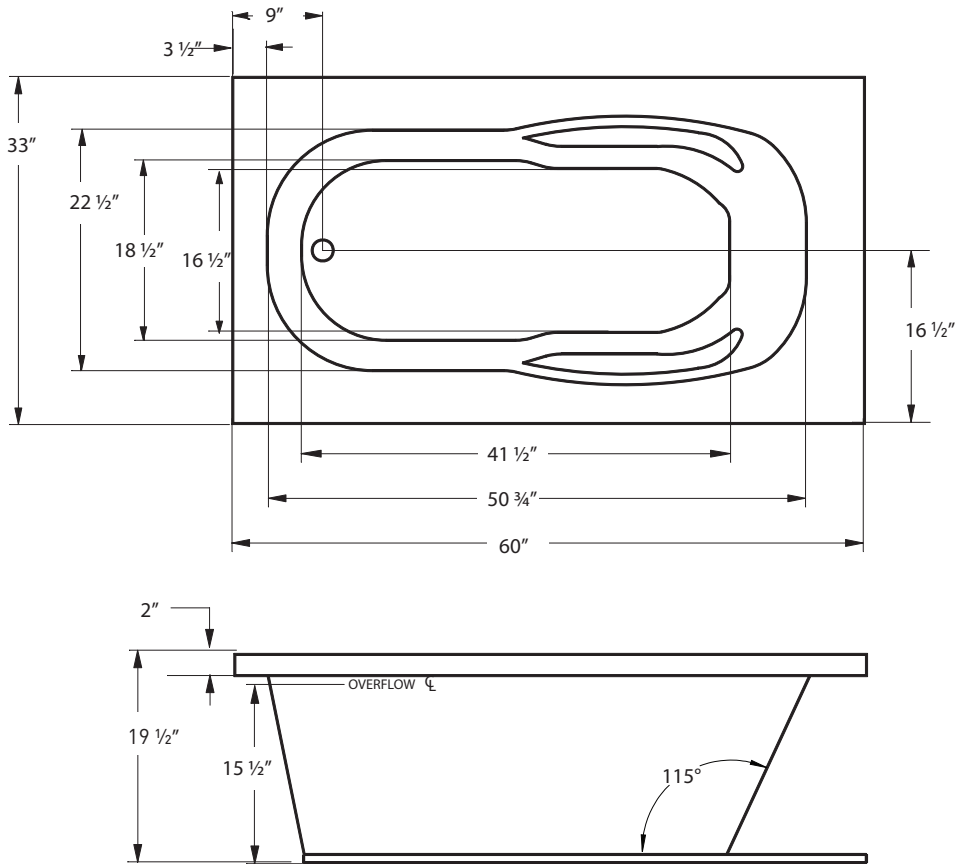

J-1

Classic Collection GENESIS

JETTA SOAK HYDROTHERAPY | 60" X 33" X 20" | END DRAIN

ELECTRICAL SPECIFICATIONS*

Required Electrical Service
110/115 Volts | 15 amp GFI

CODES/STANDARDS APPLICABLE

Specific model meets or exceeds the requirements for the following standards: ANSI, ASME

DROP-IN CUT OUT DIMENSIONS

Subtract 1" from length and width dimensions
Actual cut out dimension 59" x 32"

SHIPPING WEIGHT 173 lbs

*Required only if optional mood or LED light is specified

INSTALLATION: MEASURE TUB BEFORE BUILDING TUB DECK.

For best results, Jetta Corporation recommends 1"-3" of mortar bedding under the tub base for maximum support. Contact Jetta for details. Dimensional variance on drawings may be +/- 1/2 inch and are subject to change without notice.

JETTACORP.COM