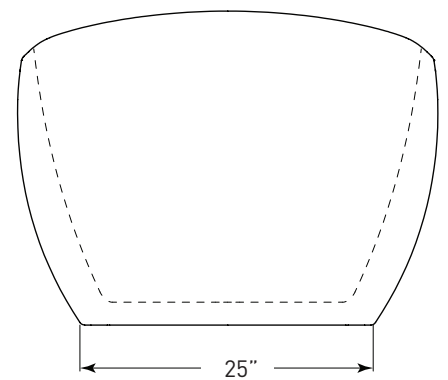

## HALLEY

**(J-86)** 67" x 32" x 27"

APPROX. OPERATING GALLONS: 65  
TUB WEIGHT: 95 lbs

- Sleek, contemporary look
- High-gloss / high-impact acrylic
- Leveling feet
- Integrated polished chrome linear waste & overflow
  - White trim kit available

## HALLEY J86

67" x 32" x 27" OVAL SOAKER

JETTACORP.COM

**INSTALLATION: Measure tub before installing.**  
Dimensional variance on drawings may be +/- 1/2 inch and are subject to change without notice

© 2018 Jetta Corporation. All rights reserved.  
Specifications are subject to change without notice.  
REV 01/2018