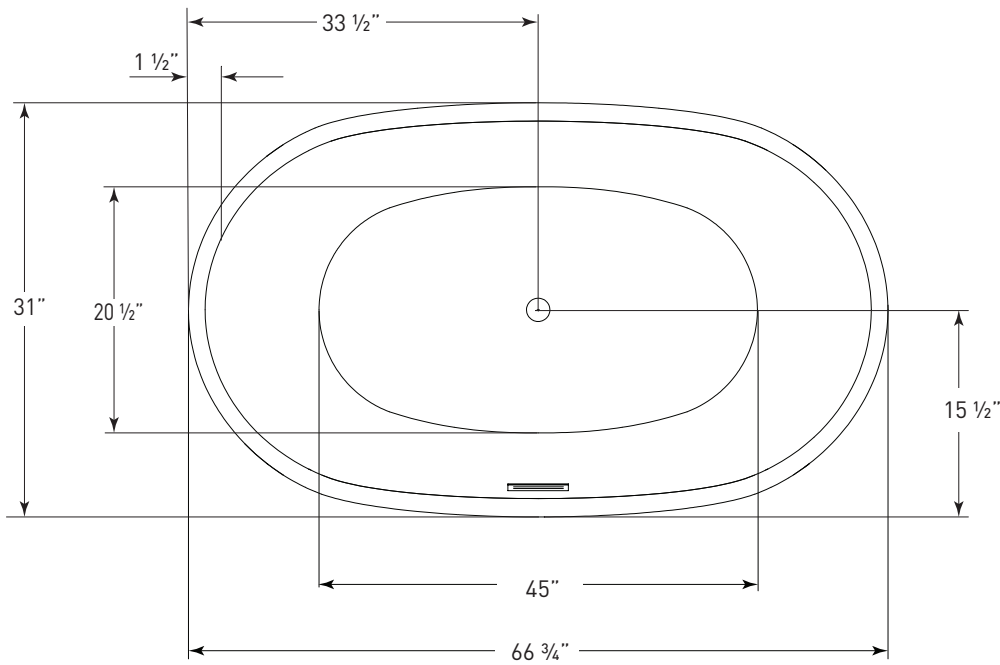

## HALLEY

**(J-86)** 67" x 32" x 27"

APPROX. OPERATING GALLONS: 65  
TUB WEIGHT: 95 lbs

- Sleek, contemporary look
- High-gloss / high-impact acrylic
- Leveling feet
- Integrated polished chrome linear waste & overflow
  - White trim kit available

## HALLEY J86

67" x 32" x 27" OVAL SOAKER

JETTACORP.COM

**INSTALLATION: Measure tub before installing.**  
Dimensional variance on drawings may be +/- 1/2 inch and are subject to change without notice

© 2018 Jetta Corporation. All rights reserved.  
Specifications are subject to change without notice.  
REV 01/2018