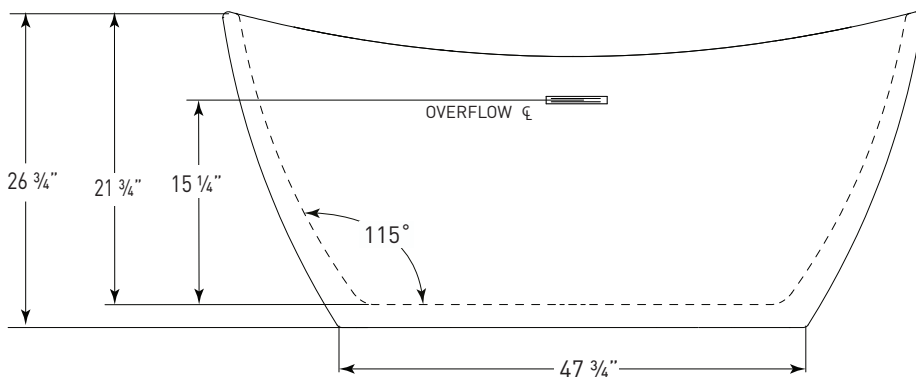

## HALLEY J86

67" x 32" x 27" OVAL SOAKER

JETTACORP.COM

**INSTALLATION: Measure tub before installing.**  
Dimensional variance on drawings may be +/- 1/2 inch and are subject to change without notice

© 2018 Jetta Corporation. All rights reserved.  
Specifications are subject to change without notice.  
REV 01/2018