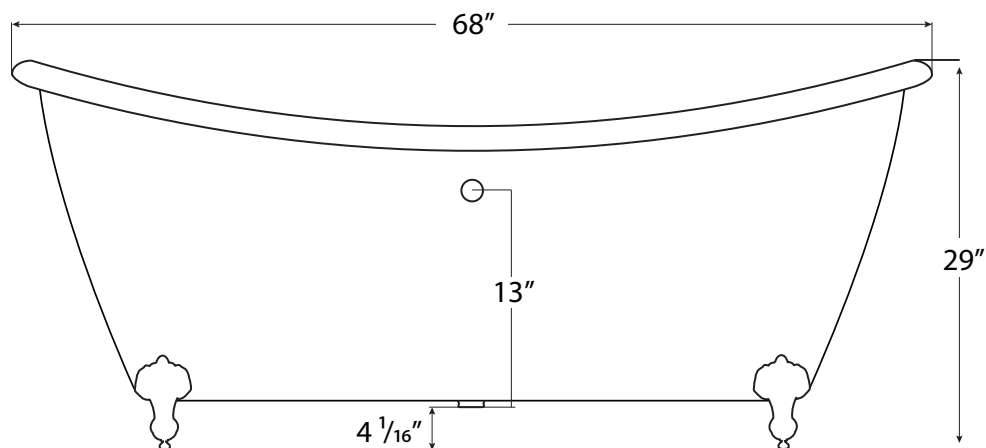

# CLARA

**(ADES)**

68" x 29" x 29"

CAPACITY: 44 GALLONS

- Double ended slipper clawfoot tub
- Freestanding

# TECHNICAL SPECIFICATIONS

CLARA *ADES*

68" x 29" x 29"

JETTA

JETTACORP.COM

**INSTALLATION: Measure tub before installing.**  
Dimensional variance on drawings may be +/- 1/2 inch and are subject to change without notice