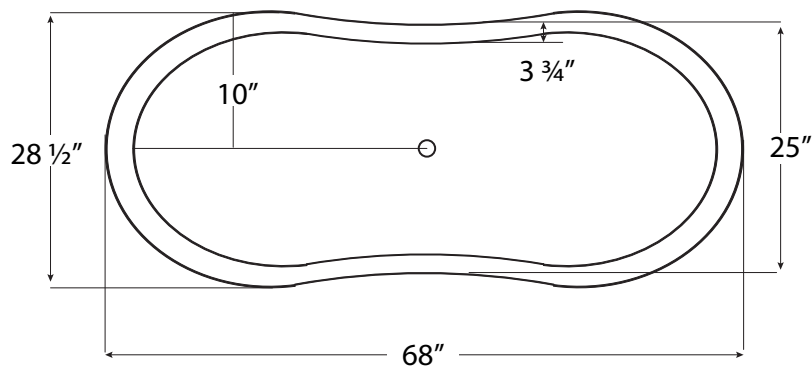

# CLARA

**(ADES)**

68" x 29" x 29"

CAPACITY: 44 GALLONS

- Double ended slipper clawfoot tub
- Freestanding

# TECHNICAL SPECIFICATIONS

CLARA *ADES*

68" x 29" x 29"

JETTA

JETTACORP.COM

**INSTALLATION: Measure tub before installing.**  
Dimensional variance on drawings may be +/- 1/2 inch and are subject to change without notice