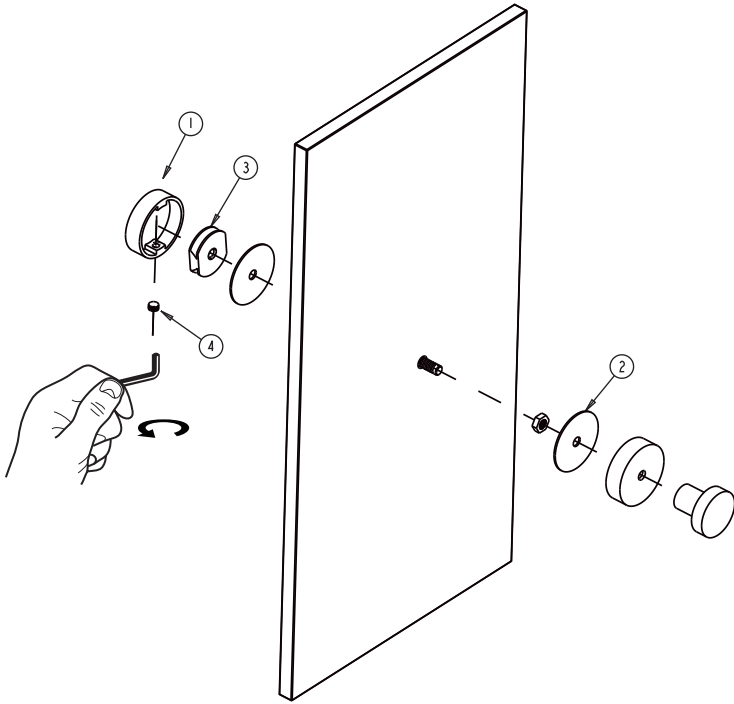

**OSLO COLLECTION**  
**SINGLE SDH KNOB**  
1447501

Mounting  
Options

**PRODUCT NAME:** SINGLE SDH KNOB

**PRODUCT CODE:** 1447501

**MATERIAL:** All-brass construction

**KEY FEATURES:** Contemporary design.  
Round minimalist look.

### HANDLES INFO

| Components Included |                |    |
|---------------------|----------------|----|
| ①                   | End Cap        | X1 |
| ②                   | Rubber Gasket  | X2 |
| ③                   | Fixing Bracket | X1 |
| ④                   | Set Screw M6   | X1 |