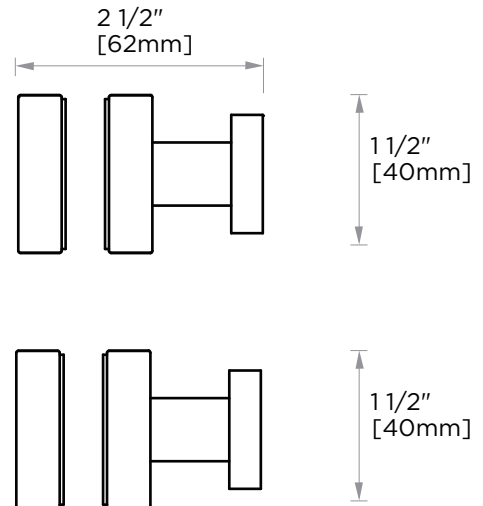

WARRANTY:

Lifetime Limited (Residential Use)
One Year (Commercial Use)

NOTE: Dimensions and specifications are subject to change without notice.