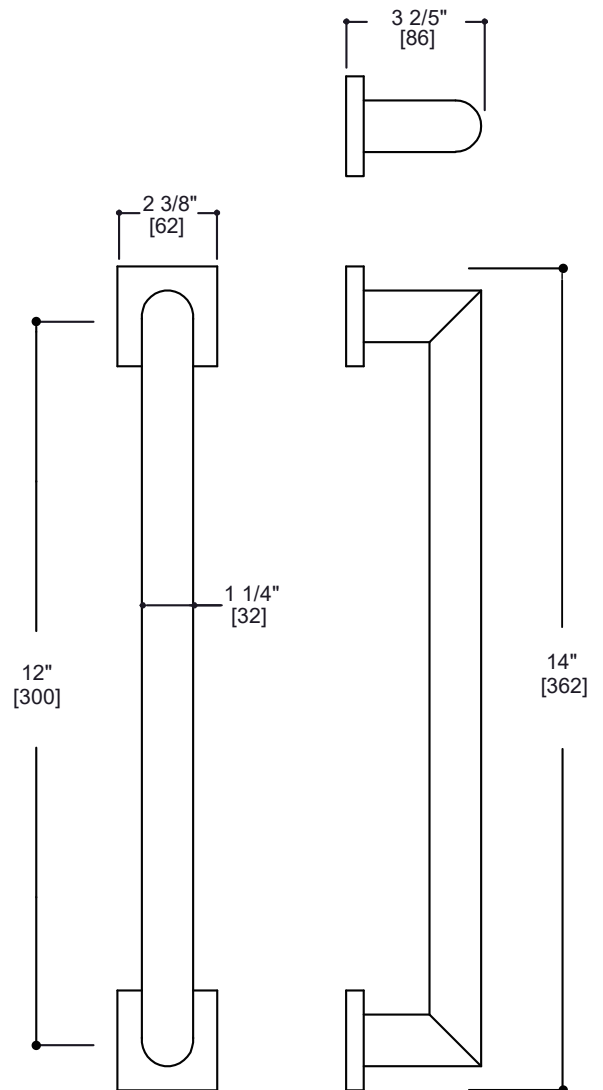

NOTE: Dimensions and specifications are subject to change without notice.