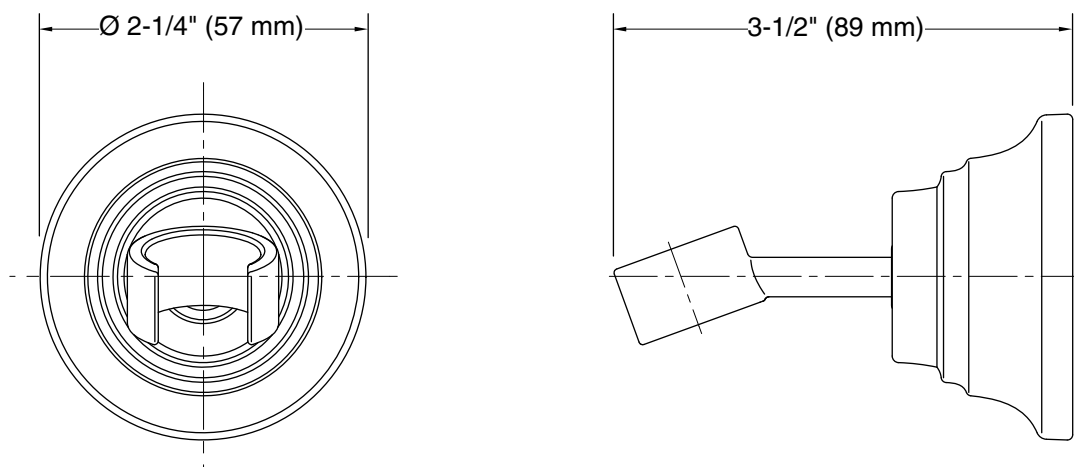

BANCROFT™

Installation Notes

Install this product according to the installation guide.

Product Diagram