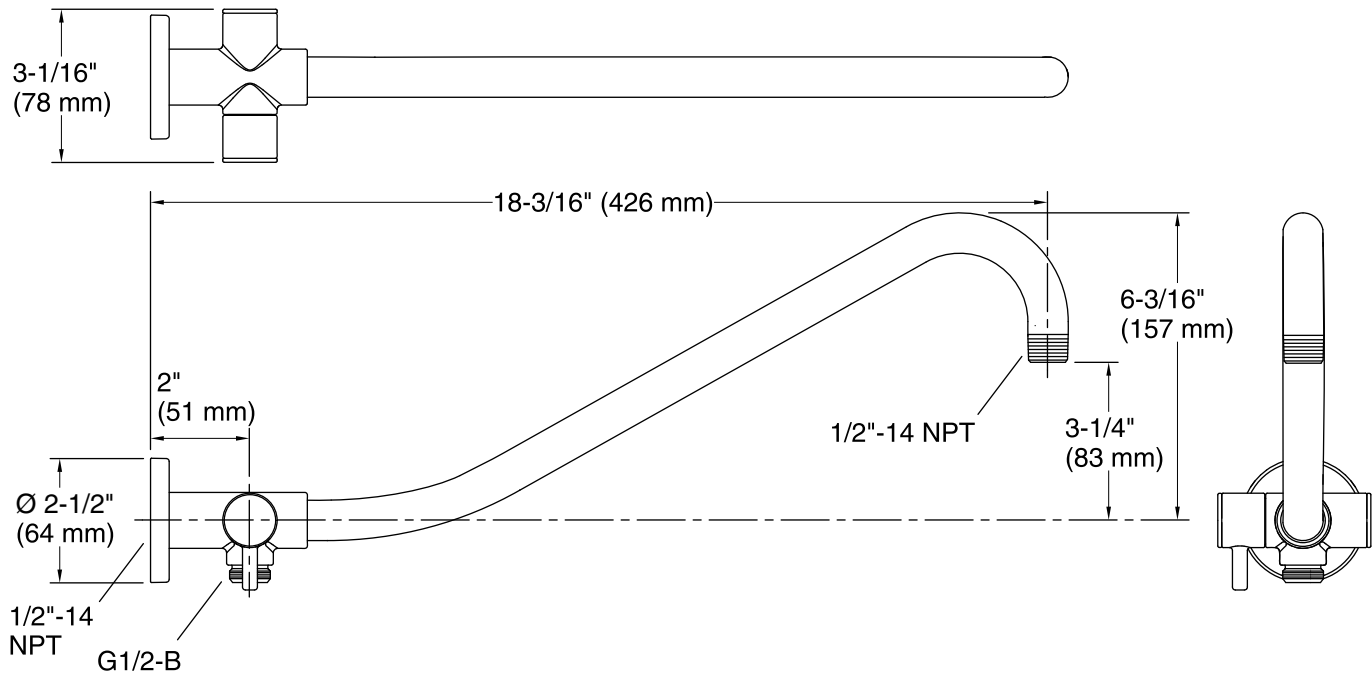

Features

- Diverter switches water between rainhead or handshower, or both on at one time
- 1/2-inch NPT connection
- For use with KOHLER rainheads & handshowers (sold separately)

Material

- Metal construction
- KOHLER finishes resist corrosion and tarnishing

Technical Information

All product dimensions are nominal.

Notes

Install this product according to the installation guide.