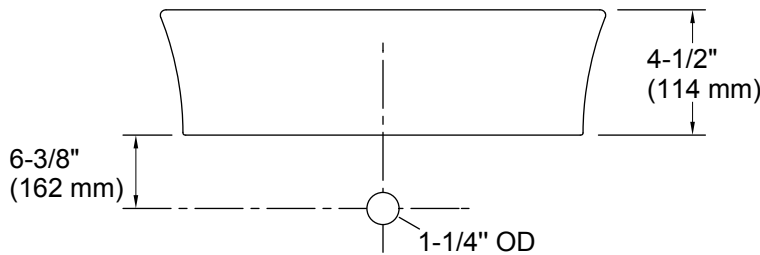

Kensho™
Round Vessel Bathroom Sink
K-8324

Features

- Natural stone
- Above counter
- Round basin
- Without overflow
- No faucet holes; requires wall- or counter-mount faucet.
- 16" (406 mm) diameter

Codes/Standards

Recommended ADA Installation

Technical Information

All product dimensions are nominal.

Bowl configuration: Single

Installation: Vessel

Bowl area (Center): Length: 15-1/4" (387 mm)
 Width: 15-1/4" (387 mm)
 Bowl depth: 3-3/4" (95 mm)
 Water depth: 3-3/4" (95 mm)