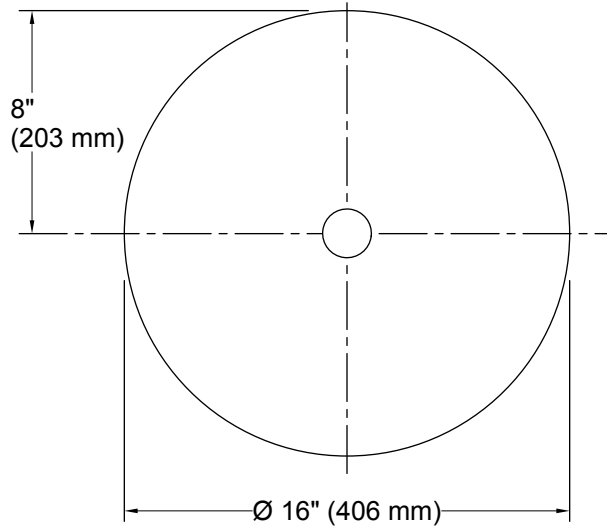

Kensho™
Round Vessel Bathroom Sink
K-8324

Features

- Natural stone
- Above counter
- Round basin
- Without overflow
- No faucet holes; requires wall- or counter-mount faucet.
- 16" (406 mm) diameter

Codes/Standards

Recommended ADA Installation

Technical Information

All product dimensions are nominal.

Bowl configuration: Single

Installation: Vessel

Bowl area (Center): Length: 15-1/4" (387 mm)
 Width: 15-1/4" (387 mm)
 Bowl depth: 3-3/4" (95 mm)
 Water depth: 3-3/4" (95 mm)