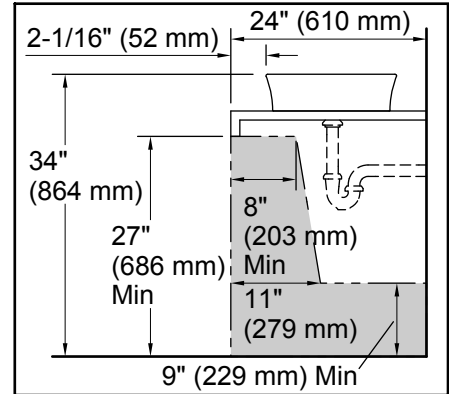

Kensho™
Round Vessel Bathroom Sink
K-8324

Features

- Natural stone
- Above counter
- Round basin
- Without overflow
- No faucet holes; requires wall- or counter-mount faucet.
- 16" (406 mm) diameter

Codes/Standards

Recommended ADA Installation

Technical Information

All product dimensions are nominal.

Bowl configuration: Single

Installation: Vessel

Bowl area (Center): Length: 15-1/4" (387 mm)
 Width: 15-1/4" (387 mm)
 Bowl depth: 3-3/4" (95 mm)
 Water depth: 3-3/4" (95 mm)