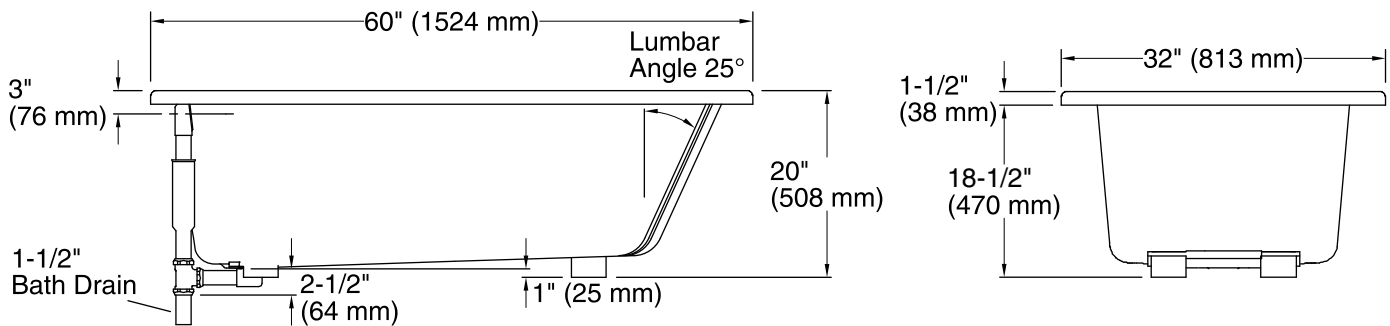

Features

- End drain.
- Integral lumbar support and armrests for comfort.
- Textured bottom surface.
- Coordinates with other products in the Devonshire® collection.
- 60" (1524 mm) x 32" (813 mm) x 20" (508 mm)

Color	Code	Description
	0	White
	96	Biscuit
	47	Almond
	NY	Dune
	G9	Sandbar

No change in measurements if connected with drain illustrated. (K-7161-AF)

Technical Information

All product dimensions are nominal.

Installation:	Drop-in
Drain location:	End
Basin area, bottom:	42" x 20" (1067 mm x 508 mm)
Basin area, top:	51" x 24" (1295 mm x 610 mm)
Weight:	70 lbs (31.8 kg)
Minimum floor load:	41 lbs/ft ² (200.2 kg/m ²)
Water depth:	14" (356 mm)
Water capacity:	60 gal (227.1 L)
Cutout:	Drop-in, 58" x 30" (1473 mm x 762 mm)
Minimum flat for door:	2-1/2" (64 mm)

Notes

Measure your actual product for rough-in details. Install this product according to the installation instructions. The hot water supply should be 70% of the capacity of the bath or greater. Installations will vary.