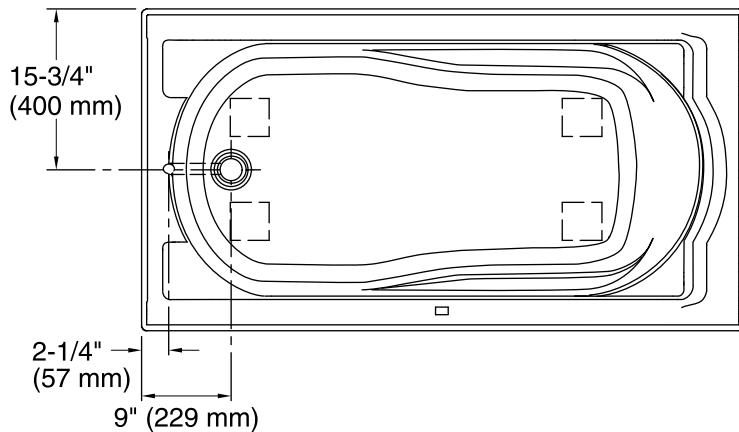

Features

- End drain.
- Integral lumbar support and armrests for comfort.
- Textured bottom surface.
- Coordinates with other products in the Devonshire® collection.
- 60" (1524 mm) x 32" (813 mm) x 20" (508 mm)

Color	Code	Description
	0	White
	96	Biscuit
	47	Almond
	NY	Dune
	G9	Sandbar

No change in measurements if connected with drain illustrated. (K-7161-AF)

Technical Information

All product dimensions are nominal.

Installation:	Drop-in
Drain location:	End
Basin area, bottom:	42" x 20" (1067 mm x 508 mm)
Basin area, top:	51" x 24" (1295 mm x 610 mm)
Weight:	70 lbs (31.8 kg)
Minimum floor load:	41 lbs/ft ² (200.2 kg/m ²)
Water depth:	14" (356 mm)
Water capacity:	60 gal (227.1 L)
Cutout:	Drop-in, 58" x 30" (1473 mm x 762 mm)
Minimum flat for door:	2-1/2" (64 mm)