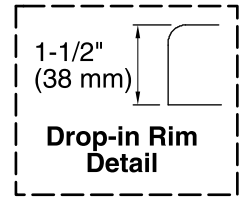

Features

- End drain.
- Integral lumbar support and armrests for comfort.
- Textured bottom surface.
- Coordinates with other products in the Devonshire® collection.
- 60" (1524 mm) x 32" (813 mm) x 20" (508 mm)

Color	Code	Description
	0	White
	96	Biscuit
	47	Almond
	NY	Dune
	G9	Sandbar

No change in measurements if connected with drain illustrated. (K-7161-AF)

Technical Information

All product dimensions are nominal.

Installation:	Drop-in
Drain location:	End
Basin area, bottom:	42" x 20" (1067 mm x 508 mm)
Basin area, top:	51" x 24" (1295 mm x 610 mm)
Weight:	70 lbs (31.8 kg)
Minimum floor load:	41 lbs/ft ² (200.2 kg/m ²)
Water depth:	14" (356 mm)
Water capacity:	60 gal (227.1 L)
Cutout:	Drop-in, 58" x 30" (1473 mm x 762 mm)
Minimum flat for door:	2-1/2" (64 mm)