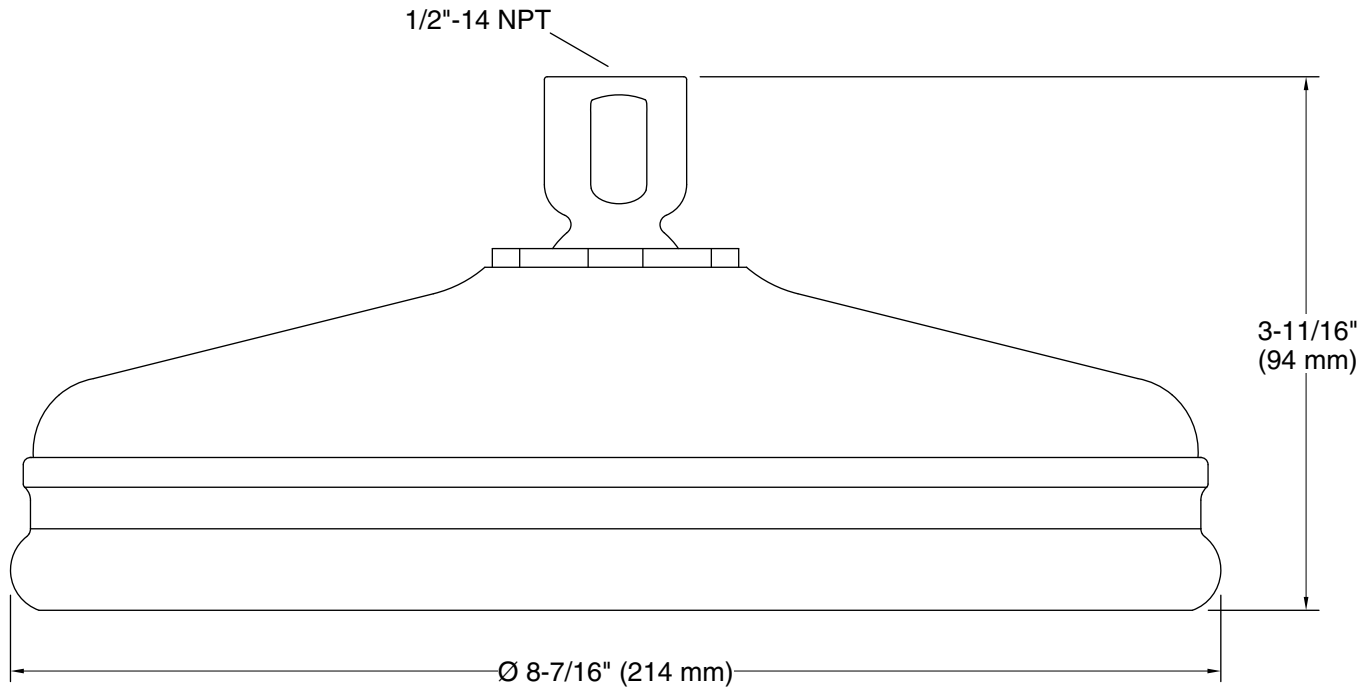

Recommended Products/Accessories

K-23723 Faucet cleaner

Optional Products/Accessories

K-7394 6" ceiling-mount single-function rainhead arm & flange

Codes/Standards

ASME A112.18.1/CSA B125.1
DOE - Energy Policy Act 1992
EPA WaterSense®
California Energy Commission (CEC)

Technical Information

All product dimensions are nominal.

Showerhead/Body Spray:

Rated maximum flow: 1.75 gal/min (6.6 l/min)

flow:

Pressure: 80 psi (5.5 bar)

Notes

For use with automatic compensating valves rated at 1.5 gal/min (5.7 l/min) or less.