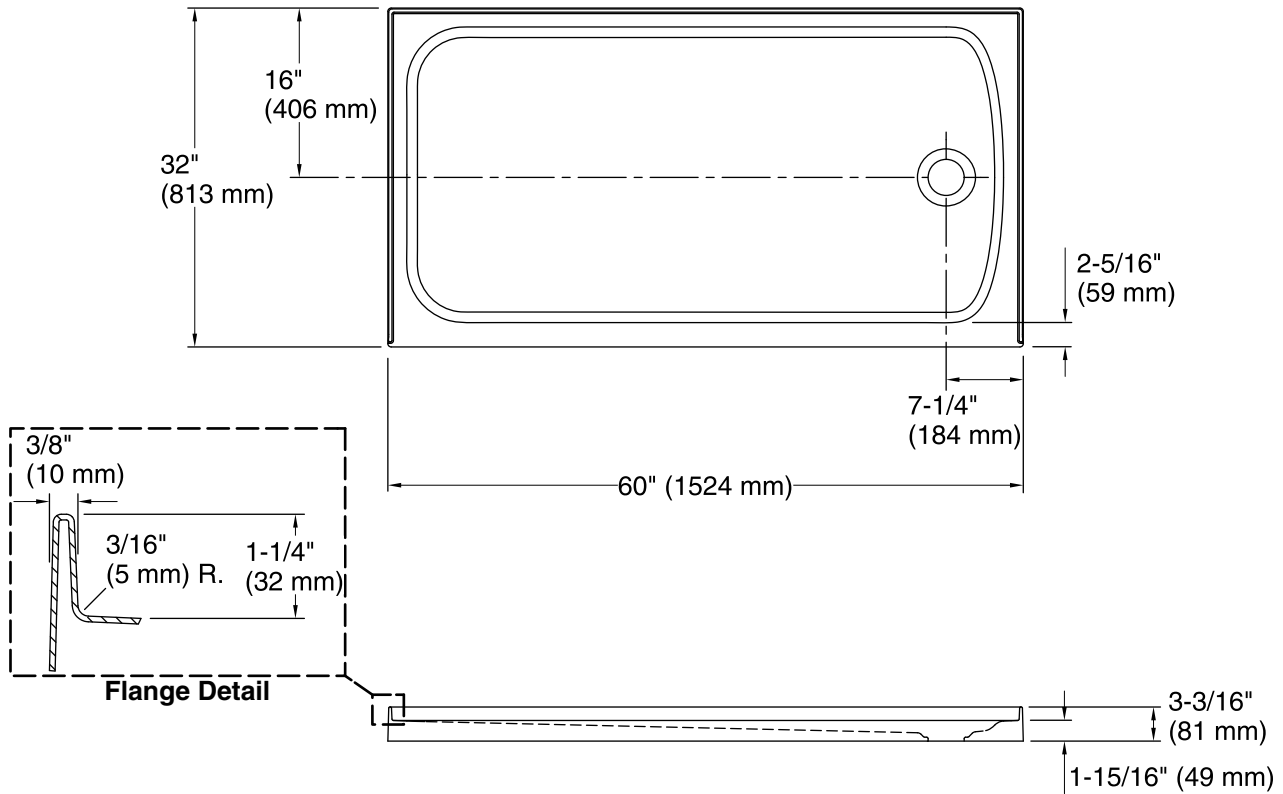

## Technical Information

All product dimensions are nominal.

Installation: Three-wall alcove  
 Drain location: Right  
 Weight: 128 lbs (58.1 kg)