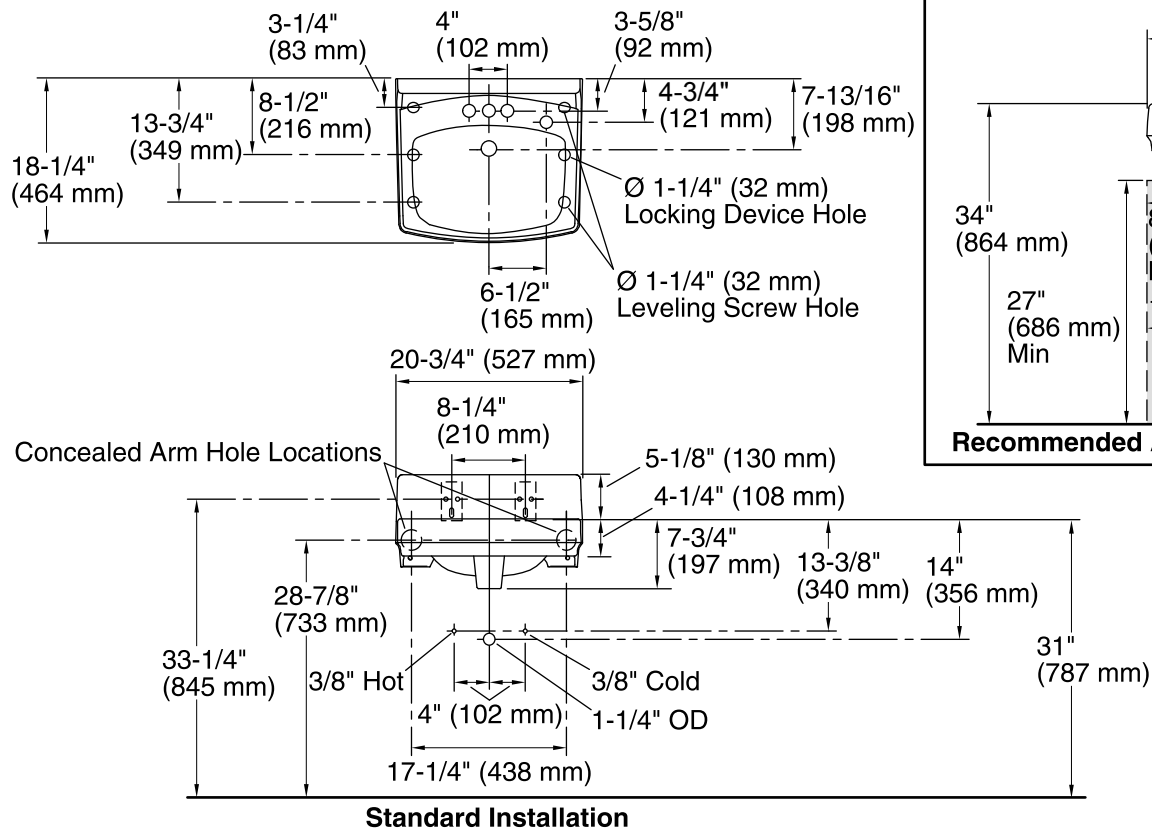

Technical Information

All product dimensions are nominal.

Bowl configuration:	Single
Installation:	Wall-mount
Bowl area (Center):	Length: 10" (254 mm) Width: 15" (381 mm) With overflow: Yes Water depth: 3-1/4" (83 mm)
Number of deck holes:	4
Faucet hole spacing:	8" (203 mm)
Faucet hole(s):	1-1/4" (32 mm)
Soap/Lotion hole:	1-1/4" (32 mm)
Drain hole:	1-3/4" (44 mm)

Notes

Install this product according to the installation instructions.

ADA compliant when installed to the specific requirements of these regulations.