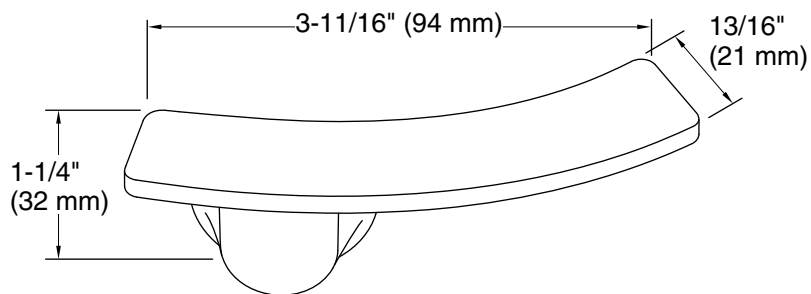

Technical Information

All product dimensions are nominal.

Installation Type: Fixture-mount

Material: Metal

Notes

ADA, OBC, CSA B651 compliant when installed to the specific requirements of these regulations.