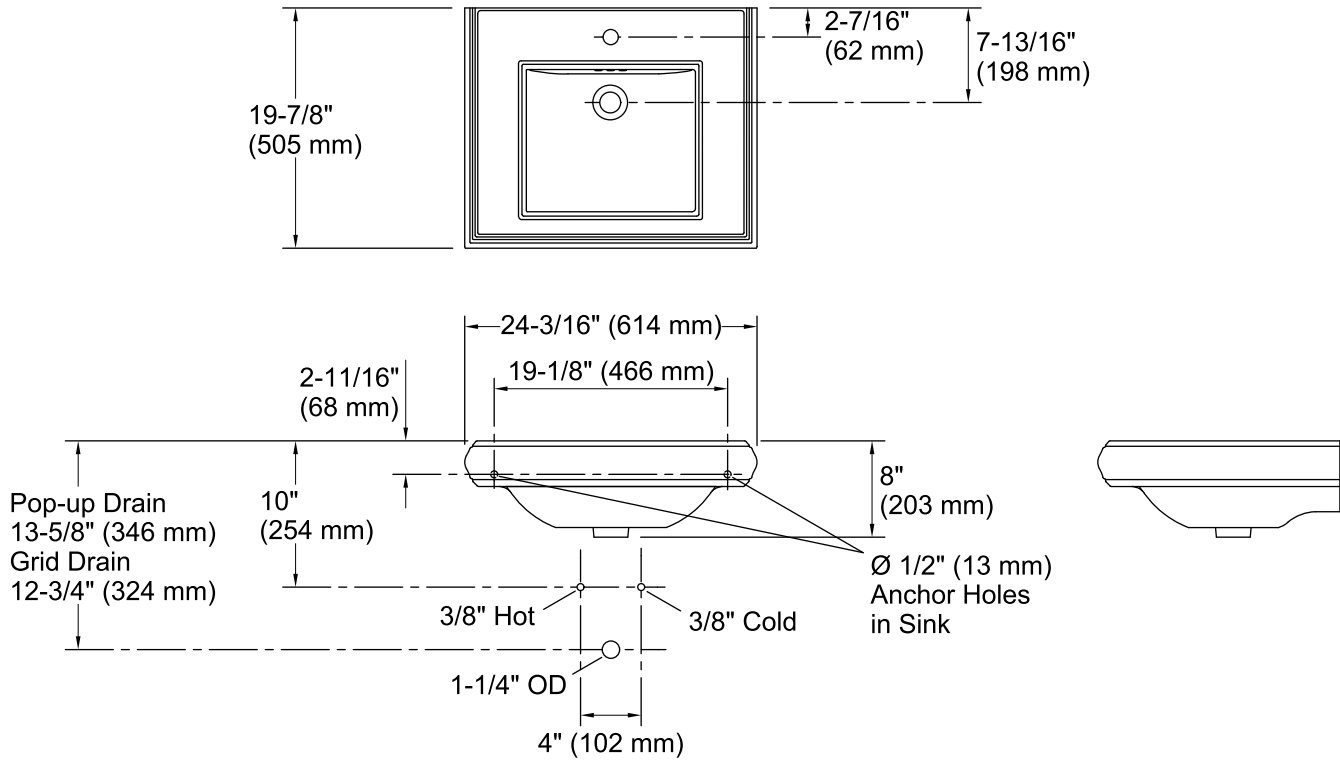

## Technical Information

All product dimensions are nominal.

Bowl configuration:	Single
Installation:	Pedestal, Console table
Bowl area:	Length: 15" (381 mm) Width: 13" (330 mm) Water depth: 4-1/2" (114 mm)
Number of deck holes:	1
Faucet hole(s):	1-3/8" (35 mm)
Drain hole:	1-3/4" (44 mm)