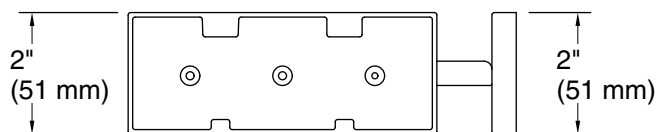

Color	Code	Description
	CP	Polished Chrome
	BN	Vibrant® Brushed Nickel

Technical Information

All product dimensions are nominal.

Installation Type: Wall-mount

Material: Zinc, Stainless Steel

Notes

Install this product according to the installation instructions.