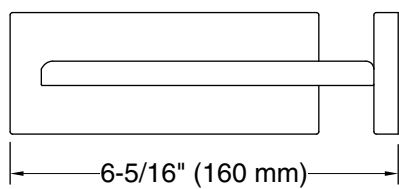

Color	Code	Description
	CP	Polished Chrome
	BN	Vibrant® Brushed Nickel

Technical Information

All product dimensions are nominal.

Installation Type: Wall-mount

Material: Zinc, Stainless Steel

Notes

Install this product according to the installation instructions.