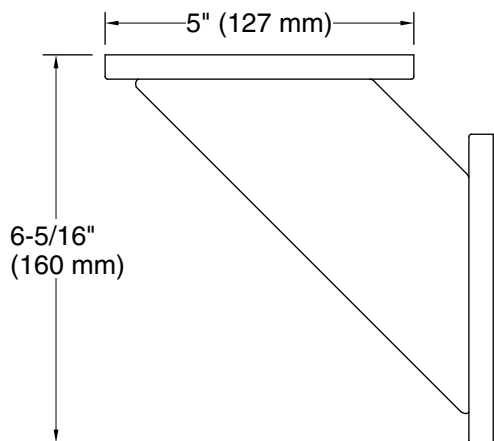

Color	Code	Description
	CP	Polished Chrome
	BN	Vibrant® Brushed Nickel

Technical Information

All product dimensions are nominal.

Installation Type: Wall-mount

Material: Zinc, Stainless Steel

Notes

Install this product according to the installation instructions.