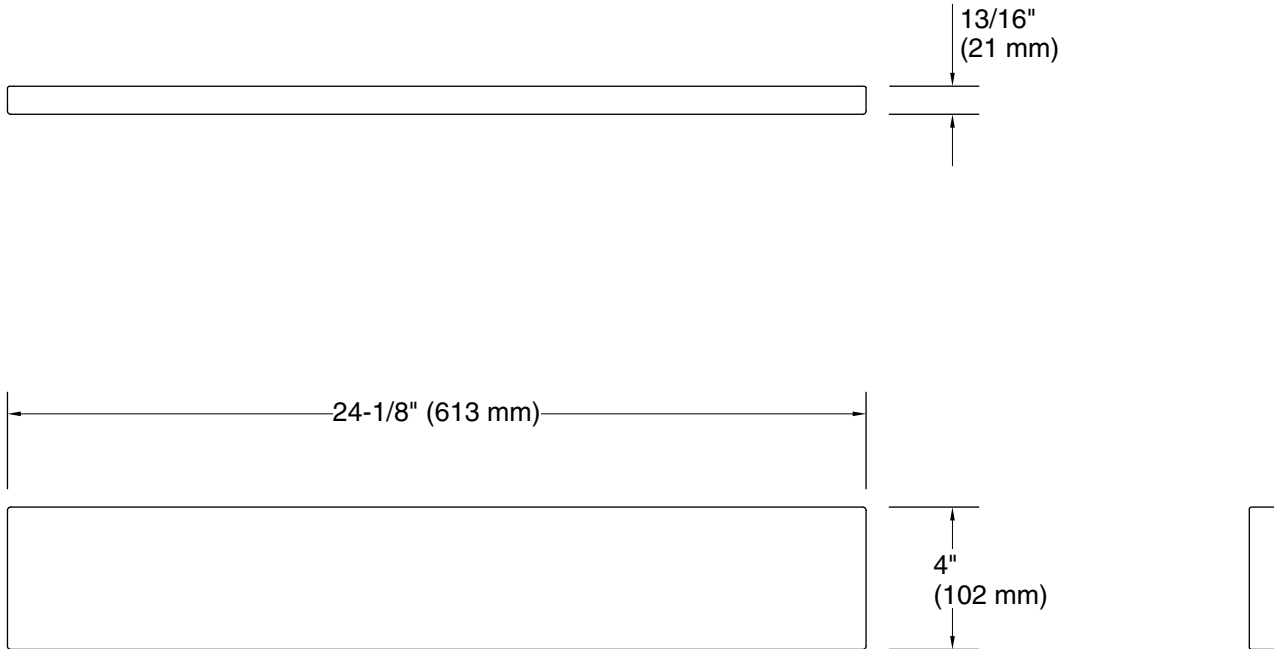

4" x 24" quartz backsplash
K-25814

Features

- Quartz backsplash adds beauty and long-lasting durability to bathroom vanity.
- For use with KOHLER 24" vanity sets.
- Includes one panel.
- Optional 18" side splash available (K-25819, sold separately).

Codes/Standards

None Applicable

KOHLER® One-Year Limited Warranty

See website for detailed warranty information.

4" x 24" quartz backsplash
K-25814

Technical Information

All product dimensions are nominal.

Material: Quartz