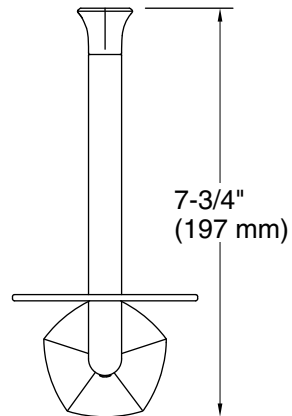

Features

- Vertical holder provides easy access for changing toilet paper.
- Part of the Occasion bathroom faucet and accessory collection.

Material

- Premium metal construction for durability and reliability.
- KOHLER finishes resist corrosion and tarnishing.

Technical Information

All product dimensions are nominal.

Material: Zinc