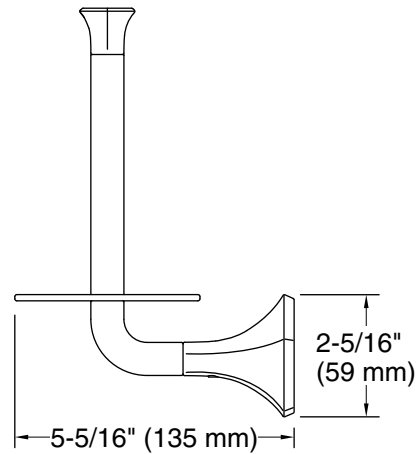

Features

- Vertical holder provides easy access for changing toilet paper.
- Part of the Occasion bathroom faucet and accessory collection.

Material

- Premium metal construction for durability and reliability.
- KOHLER finishes resist corrosion and tarnishing.

Technical Information

All product dimensions are nominal.

Material: Zinc