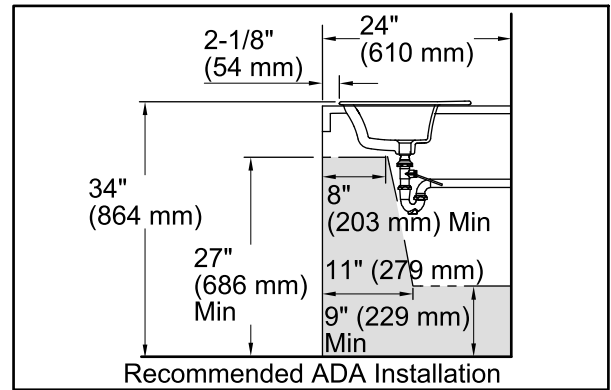

Bryant® Round

Drop-in Bathroom Sink

K-2714-1

Features

- Single faucet hole.
- Round basin.
- Overflow drain.

Material

- Vitreous china.

Installation

THE BOLD LOOK
OF **KOHLER**®

Technical Information

All product dimensions are nominal.

Bowl configuration:	Single
Installation:	Drop-in
Bowl area (Only):	Length: 12-1/2" (318 mm) Width: 16-5/16" (414 mm) Water depth: 4" (102 mm)
Faucet hole(s):	1-3/8" (35 mm)
Drain hole:	1-3/4" (44 mm)
Template:	1155260-7, required, included

Notes

Install this product according to the installation instructions.

Spout must be 5" (12.7 cm) long (min) for adequate clearance into the lavatory when installed with the centerline as shown.

NOTICE: Countertop manufacturer or cutter must use the cut-out template provided with the product, or a current one provided by Kohler Co. (call 1-800-4-KOHLER). Kohler Co. is not responsible for cutout errors when the incorrect cut-out template is used.