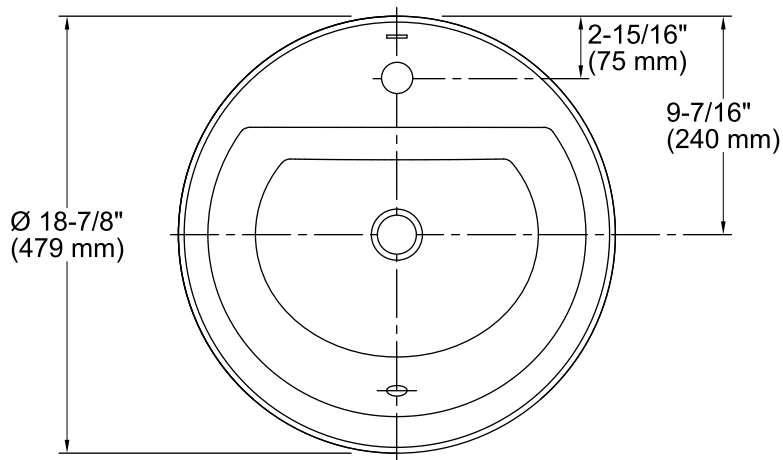

Bryant® Round

Drop-in Bathroom Sink

K-2714-1

Features

- Single faucet hole.
- Round basin.
- Overflow drain.

Material

- Vitreous china.

Installation

THE BOLD LOOK
OF **KOHLER**®

Technical Information

All product dimensions are nominal.

Bowl configuration:	Single
Installation:	Drop-in
Bowl area (Only):	Length: 12-1/2" (318 mm) Width: 16-5/16" (414 mm) Water depth: 4" (102 mm)
Faucet hole(s):	1-3/8" (35 mm)
Drain hole:	1-3/4" (44 mm)
Template:	1155260-7, required, included

Notes

Install this product according to the installation instructions.

Spout must be 5" (12.7 cm) long (min) for adequate clearance into the lavatory when installed with the centerline as shown.

NOTICE: Countertop manufacturer or cutter must use the cut-out template provided with the product, or a current one provided by Kohler Co. (call 1-800-4-KOHLER). Kohler Co. is not responsible for cutout errors when the incorrect cut-out template is used.