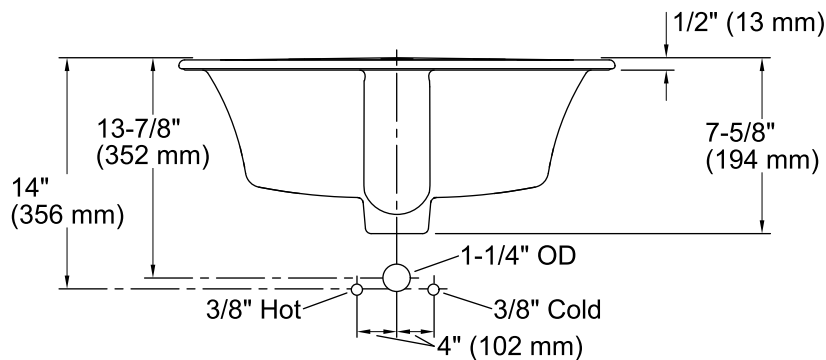

Bryant® Round

Drop-in Bathroom Sink

K-2714-1

Features

- Single faucet hole.
- Round basin.
- Overflow drain.

Material

- Vitreous china.

Installation

THE BOLD LOOK
OF **KOHLER**®

Technical Information

All product dimensions are nominal.

Bowl configuration:	Single
Installation:	Drop-in
Bowl area (Only):	Length: 12-1/2" (318 mm) Width: 16-5/16" (414 mm) Water depth: 4" (102 mm)
Faucet hole(s):	1-3/8" (35 mm)
Drain hole:	1-3/4" (44 mm)
Template:	1155260-7, required, included

Notes

Install this product according to the installation instructions.

Spout must be 5" (12.7 cm) long (min) for adequate clearance into the lavatory when installed with the centerline as shown.

NOTICE: Countertop manufacturer or cutter must use the cut-out template provided with the product, or a current one provided by Kohler Co. (call 1-800-4-KOHLER). Kohler Co. is not responsible for cutout errors when the incorrect cut-out template is used.