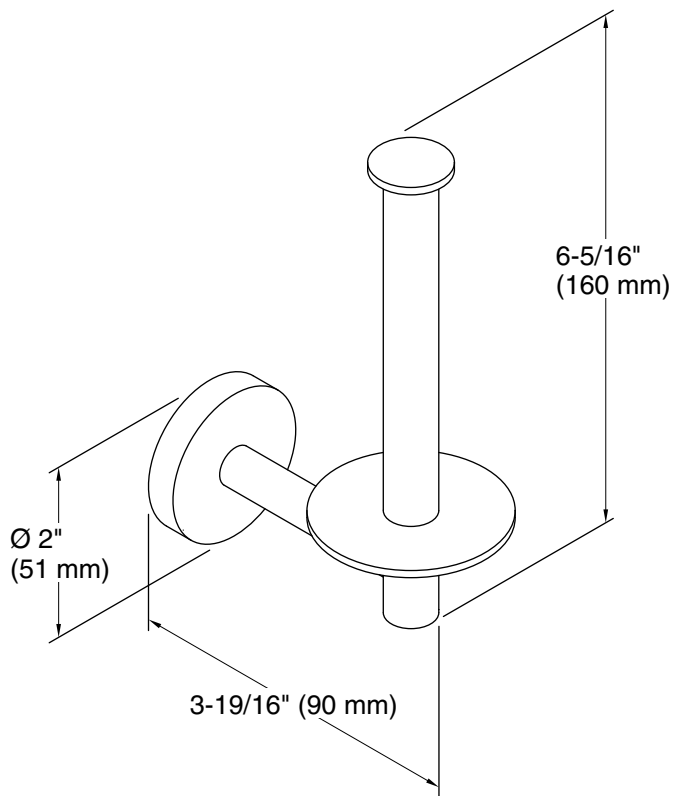

## Features

- Vertical holder makes changing toilet tissue quick and simple.
- Coordinates with Elate faucets and accessories.

## Technical Information

All product dimensions are nominal.

Material: Zinc, Brass